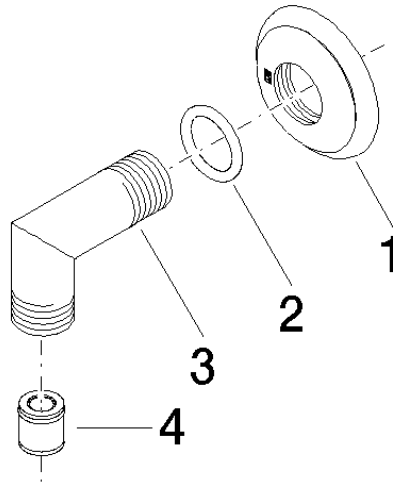

28 450 410 Product version up to 7/6/2018

- 1/2" shower outlet
- rosette Ø 55 mm
- 1/2" connection
- WRAS

Intrinsic protection against back flow.

	Platinum	28 450 410-08
	Chrome	28 450 410-00
	Brushed Platinum	28 450 410-06
	Durabrand (23kt Gold)	28 450 410-09
	Brushed Durabrand (23kt Gold)	28 450 410-28
	Brushed Gold (PVD)	28 450 410-37
	Brushed Dark Brass (PVD)	28 450 410-39
	Brushed Bronze (PVD)	28 450 410-42
	Brushed Dark Bronze (PVD)	28 450 410-43
	Brushed Dark Platinum	28 450 410-99

**Recommended miscellaneous**

- Concealed wall elbow -** 35 085 970 90
- min. recess depth 90 mm
  - max. recess depth 163 mm

28 450 410 Product version up to 7/6/2018

mm [inches]

**Flow rate chart**

**Codes & Standards**

EN 1717

Scottish Water  
Byelaws

UK Water Supply  
Regulations

### Spare parts list

No.	Item Number	Name	Quantity used	Delivery time
1	09 27 35 003-08	Rosette Ø 55 x Ø 27 x 10 mm - Platinum	1.00	54
3	09 11 03 121-08	Connection 1/2" 61,5 x 42,5 x 21 mm - Platinum	1.00	54
2	90 14 10 026 00 90	O-Ring 20,5 x 3,5 mm -	1.00	14
4	90 23 01 141 00 90	Back-flow preventer -	1.00	14