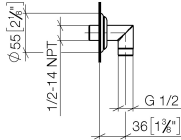

28 450 410 Product version up to 7/6/2018

- 1/2" shower outlet
- rosette Ø 55 mm
- 1/2" connection
- WRAS

Intrinsic protection against back flow.

	Platinum	28 450 410-08
	Chrome	28 450 410-00
	Brushed Platinum	28 450 410-06
	Durabrand (23kt Gold)	28 450 410-09
	Brushed Durabrand (23kt Gold)	28 450 410-28
	Brushed Gold (PVD)	28 450 410-37
	Brushed Dark Brass (PVD)	28 450 410-39
	Brushed Bronze (PVD)	28 450 410-42
	Brushed Dark Bronze (PVD)	28 450 410-43
	Brushed Dark Platinum	28 450 410-99

**Recommended miscellaneous**

- Concealed wall elbow -** 35 085 970 90
- min. recess depth 90 mm
  - max. recess depth 163 mm

28 450 410 Product version up to 7/6/2018

mm [inches]

**Flow rate chart**

**Codes & Standards**

### Spare parts list

No.	Item Number	Name	Quantity used	Delivery time
1	09 27 35 003-08	Rosette Ø 55 x Ø 27 x 10 mm - Platinum	1.00	54
3	09 11 03 121-08	Connection 1/2" 61,5 x 42,5 x 21 mm - Platinum	1.00	54
2	90 14 10 026 00 90	O-Ring 20,5 x 3,5 mm -	1.00	14
4	90 23 01 141 00 90	Back-flow preventer -	1.00	14