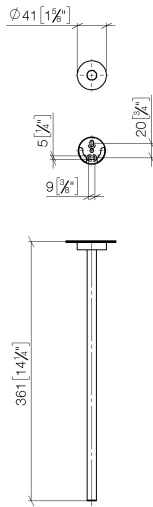

Towel bar 1-piece non-swivel - Brushed Platinum

SERIES SPECIFIC

83 215 979 Product version from 7/1/2023

- rosette Ø 40 mm
- 360mm projection

	Brushed Platinum	83 215 979-06
	Chrome	83 215 979-00
	Dark Chrome	83 215 979-19
	Light Gold (PVD)	83 215 979-26
	Brushed Light Gold (PVD)	83 215 979-27
	Matte Black	83 215 979-33
	Brushed Gold (PVD)	83 215 979-37
	Brushed Dark Brass (PVD)	83 215 979-39
	Brushed Bronze (PVD)	83 215 979-42
	Brushed Dark Bronze (PVD)	83 215 979-43
	Brushed Champagne (22kt Gold)	83 215 979-46
	Champagne (22kt Gold)	83 215 979-47
	Brushed Chrome	83 215 979-93
	Brushed Dark Platinum	83 215 979-99

83 215 979 Product version from 7/1/2023

mm [inches]

83 215 979 Product version from 7/1/2023

Parts for other finishes can be found here: [Chrome](#)

Spare parts list

No.	Item Number	Name	Quantity used	Delivery time
3	08 30 11 516 90	Ring Ø 20 x 3 mm -	1.00	14
4	08 17 97 560 90	Holder Ø 32 x 16 mm -	1.00	14
5	05 30 31 025 00 90	Mounting Bolt Round head 4,5 x 60 mm -	1.00	14
6	08 17 97 501 07	Holder Ø 38 x 9 mm -	1.00	14
1	90 17 97 566 00-06	Holder Rod, short towel bar Ø 13 x 354 mm - Brushed Platinum	1.00	-
Spare part can no longer be ordered, please order the replacement item				
2	08 27 97 500-06	Rosette Ø 40,5 x 11 mm - Brushed Platinum	1.00	20