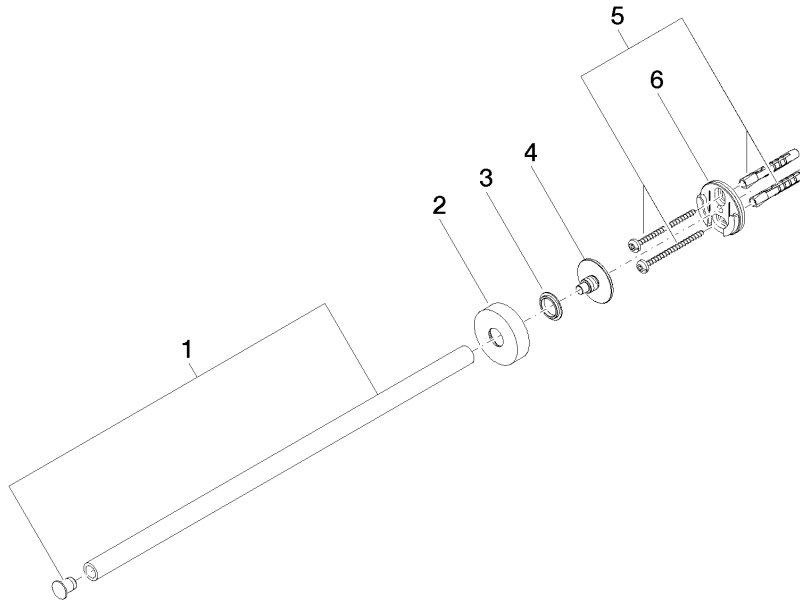

Towel bar 1-piece non-swivel - Brushed Platinum

SERIES SPECIFIC

83 215 979 Product version from 7/1/2023

- rosette Ø 40 mm
- 360mm projection

	Brushed Platinum	83 215 979-06
	Chrome	83 215 979-00
	Dark Chrome	83 215 979-19
	Light Gold (PVD)	83 215 979-26
	Brushed Light Gold (PVD)	83 215 979-27
	Matte Black	83 215 979-33
	Brushed Gold (PVD)	83 215 979-37
	Brushed Dark Brass (PVD)	83 215 979-39
	Brushed Bronze (PVD)	83 215 979-42
	Brushed Dark Bronze (PVD)	83 215 979-43
	Brushed Champagne (22kt Gold)	83 215 979-46
	Champagne (22kt Gold)	83 215 979-47
	Brushed Chrome	83 215 979-93
	Brushed Dark Platinum	83 215 979-99

83 215 979 Product version from 7/1/2023

mm [inches]

83 215 979 Product version from 7/1/2023

Parts for other finishes can be found here: [Chrome](#)

Spare parts list

No.	Item Number	Name	Quantity used	Delivery time
3	08 30 11 516 90	Ring Ø 20 x 3 mm -	1.00	14
4	08 17 97 560 90	Holder Ø 32 x 16 mm -	1.00	14
5	05 30 31 025 00 90	Mounting Bolt Round head 4,5 x 60 mm -	1.00	14
6	08 17 97 501 07	Holder Ø 38 x 9 mm -	1.00	14
1	90 17 97 566 00-06	Holder Rod, short towel bar Ø 13 x 354 mm - Brushed Platinum	1.00	-
Spare part can no longer be ordered, please order the replacement item				
2	08 27 97 500-06	Rosette Ø 40,5 x 11 mm - Brushed Platinum	1.00	20