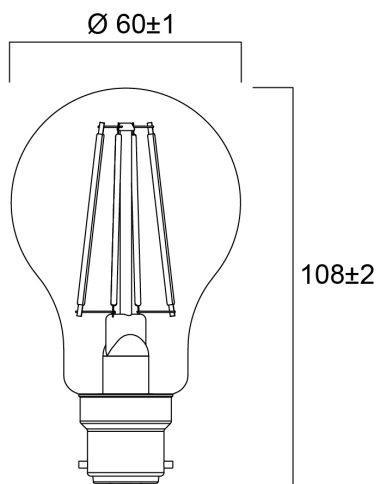

ToLEDo RT GLS V5 CL DIM 806LM 827 B22 SL

Item No: 0029312

SYLVANIA

Perfect for decorative and general lighting applications and creates a warm ambiance similar to traditional lamps Same look, size and functionality as incandescent lamps Omni-directional light distribution Suitable replacement for incandescent and halogen lamps Gives same sparkling light effect as incandescent lamp Dimensionally identical to incandescent lamps - fits all fixtures Environment friendly - no mercury and lower CO2 emissions Dimmable with approved dimmers

Technical Assets

Dimensions (mm)

Photometrics

ToLEDo RT GLS V5 CL DIM 806LM 827 B22 SL

Item No: 0029312

SYLVANIA

General data

Product name	ToLEDo RT GLS V5 CL DIM 806LM 827 B22 SL
Technology	LED
Watt (Rated) (W)	7
Fixture rating	Open
General application	Hospitality, Residential & Consumer
Operating temperature range (°C)	-10°C...+45°C
Performance ambient temperature Tq (°C)	25
ETIM Class	EC001959
Warranty	3 years

Lifetime data

Lifespan L70 B50	15000
Average life (Nominal) (h)	15000
Average life (Rated) (h)	15000

Physical data

Nominal Product Length (mm)	106
Nominal Product Diameter (mm)	60
Weight (kg)	0.03

Packaging

Product EAN number	5410288293127
Packaging single length / height (cm)	6.6
Packaging single width (cm)	6.6
Packaging single depth (cm)	12.0
DUN14 (inner)	15410288293124
Units per outer package	6
Packaging outer length / height (cm)	20.6
Packaging outer width (cm)	14.0
Packaging outer depth (cm)	13.0