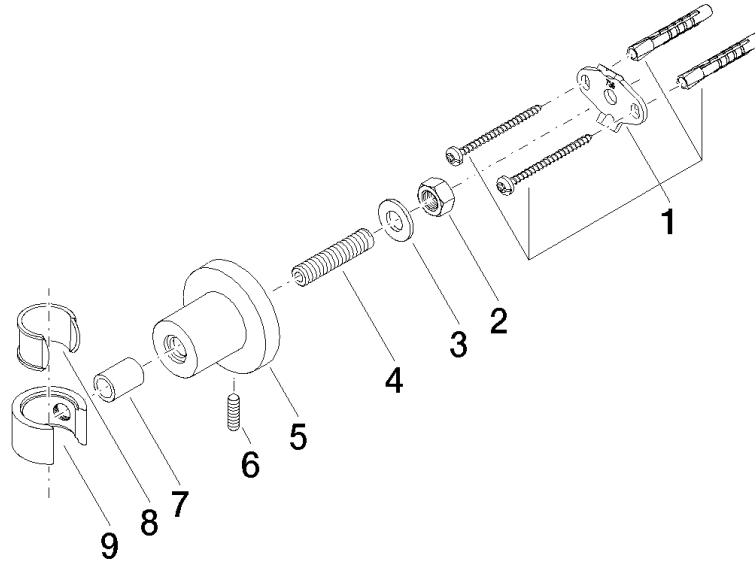

28 050 892 Product version from 4/1/2024

• rosette Ø 55 mm

	Chrome	28 050 892-00
	Brushed Platinum	28 050 892-06
	Platinum	28 050 892-08
	Dark Chrome	28 050 892-19
	Brushed Light Gold (PVD)	28 050 892-27
	Brushed Durabrass (23kt Gold)	28 050 892-28
	Matte Black	28 050 892-33
	Brushed Gold (PVD)	28 050 892-37
	Brushed Dark Brass (PVD)	28 050 892-39
	Brushed Bronze (PVD)	28 050 892-42
	Brushed Dark Bronze (PVD)	28 050 892-43
	Brushed Champagne (22kt Gold)	28 050 892-46
	Champagne (22kt Gold)	28 050 892-47
	Brushed Chrome	28 050 892-93
	Brushed Dark Platinum	28 050 892-99

28 050 892 Product version from 4/1/2024

mm [inches]

28 050 892 Product version from 4/1/2024

Parts for other finishes can be found here: Brushed Platinum

Spare parts list

No.	Item Number	Name	Quantity used	Delivery time
	9 09 17 20 014-00	Holder for hand shower Fork 20 x 35 x 31 mm - Chrome	1.00	20
	7 08 17 20 624-00	Sleeve Ø 14 x 10 x 19,50 mm - Chrome	1.00	20
	3 09 30 11 046 90	Washer Ø 10,5 -	1.00	14
	4 08 18 50 586 90	Pipe Ø 10 x 45 mm -	1.00	14
	2 09 23 10 026 90	Mounting Nut M10 -	1.00	14
	8 90 18 40 035 00 90	Sleeve -	1.00	14
	1 05 17 20 739 00 90	Attachment set 150 x 65 x 10 mm -	1.00	14
	6 04 31 11 113 00 90	Mounting Threaded pin M5 x 12 mm -	1.00	14
	5 08 17 89 505-00	Holder universal 60 x 100 x 60 mm - Chrome	1.00	20