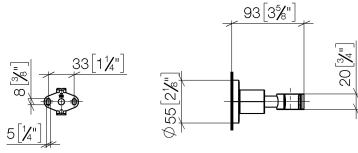

28 050 892 Product version from 4/1/2024

• rosette Ø 55 mm

	Chrome	28 050 892-00
	Brushed Platinum	28 050 892-06
	Platinum	28 050 892-08
	Dark Chrome	28 050 892-19
	Brushed Light Gold (PVD)	28 050 892-27
	Brushed Durabrass (23kt Gold)	28 050 892-28
	Matte Black	28 050 892-33
	Brushed Gold (PVD)	28 050 892-37
	Brushed Dark Brass (PVD)	28 050 892-39
	Brushed Bronze (PVD)	28 050 892-42
	Brushed Dark Bronze (PVD)	28 050 892-43
	Brushed Champagne (22kt Gold)	28 050 892-46
	Champagne (22kt Gold)	28 050 892-47
	Brushed Chrome	28 050 892-93
	Brushed Dark Platinum	28 050 892-99

28 050 892 Product version from 4/1/2024

mm [inches]

28 050 892 Product version from 4/1/2024

Parts for other finishes can be found here: Brushed Platinum

Spare parts list

No.	Item Number	Name	Quantity used	Delivery time
	9 09 17 20 014-00	Holder for hand shower Fork 20 x 35 x 31 mm - Chrome	1.00	20
	7 08 17 20 624-00	Sleeve Ø 14 x 10 x 19,50 mm - Chrome	1.00	20
	3 09 30 11 046 90	Washer Ø 10,5 -	1.00	14
	4 08 18 50 586 90	Pipe Ø 10 x 45 mm -	1.00	14
	2 09 23 10 026 90	Mounting Nut M10 -	1.00	14
	8 90 18 40 035 00 90	Sleeve -	1.00	14
	1 05 17 20 739 00 90	Attachment set 150 x 65 x 10 mm -	1.00	14
	6 04 31 11 113 00 90	Mounting Threaded pin M5 x 12 mm -	1.00	14
	5 08 17 89 505-00	Holder universal 60 x 100 x 60 mm - Chrome	1.00	20