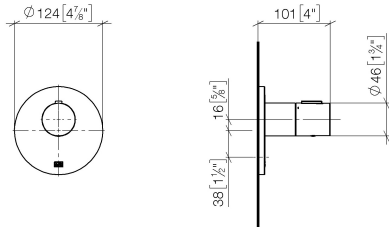

Required miscellaneous

xTOOL Concealed thermostat module without volume control - 35 503 970 90
 •min. recess depth 85 mm
 •max. recess depth 110 mm

Recommended miscellaneous

xGRID Attachment set for integrating in the dry wall construction - 12 340 970 90

Required miscellaneous

xGRID Installation track 555 mm - 12 360 970 90

36 503 979 Product version up to 12/31/2021

mm [inches]

Flow rate chart

Codes & Standards

DIN 4109

EN 1111