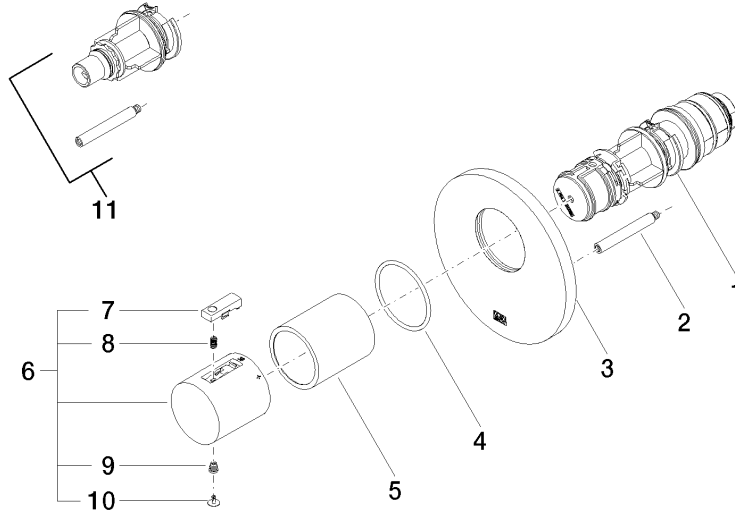

Required miscellaneous

xGRID Installation track 555 mm - 12 360 970 90

36 503 979 Product version up to 12/31/2021

mm [inches]

Flow rate chart

Codes & Standards

DIN 4109

EN 1111

ISO 3822

Scottish Water
Byelaws

UK Water Supply
Regulations

Ü-Zeichen

xTOOL Concealed thermostat without volume control 3/4" - Brushed Platinum SERIES SPECIFIC

36 503 979 Product version up to 12/31/2021

Certificates and sustainability

Spare parts list

No.	Item Number	Name	Quantity used	Delivery time
9	90 30 30 136 00 90	Bolt -	1.00	14
4	90 14 10 049 00 90	O-Ring 45,69 x 2,62 mm -	1.00	14
6	90 17 33 004 00-06	Handle for thermostat Ø 46 x 48 mm - Brushed Platinum	1.00	-
	Spare part can no longer be ordered, please order the replacement item			
	90173302000-06	Handle for thermostat Ø 46 x 48 mm - Brushed Platinum		
3	09 11 02 162-06	xTOOL Rosette Modern Ø 124 x 10 mm - Brushed Platinum	1.00	-
	Spare part can no longer be ordered, please order the replacement item			
	091102537-06	xTOOL Rosette Ø 124 x 10 mm - Brushed Platinum		
2	90 31 09 095 00 90	Rod -	1.00	14
7	90 21 33 011 00-13	Repair kit for thermostat handle - black	1.00	14
10	90 31 20 049 00-13	Plug - black	1.00	40
1	90 15 02 063 00 90	Thermostat cartridge with control unit Ø 44 x 147 mm -	1.00	14
8	90 16 02 027 00 90	Spring Ø 4,5 x 7,5 mm -	1.00	14
11	12 178 970 90	Extension 46 mm -	1.00	14
5	90 21 02 112 00-06	Sleeve - Brushed Platinum	1.00	20