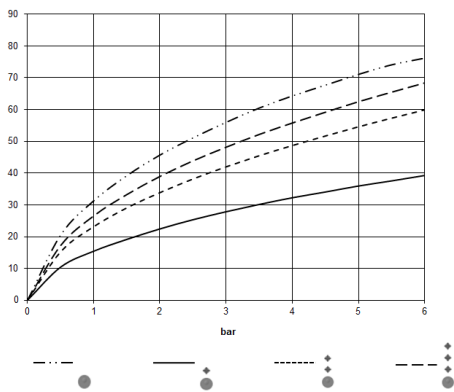

Required miscellaneous

xGRID Installation track 555 mm - 12 360 970 90

36 503 979 Product version up to 12/31/2021

mm [inches]

Flow rate chart

Codes & Standards

DIN 4109

EN 1111