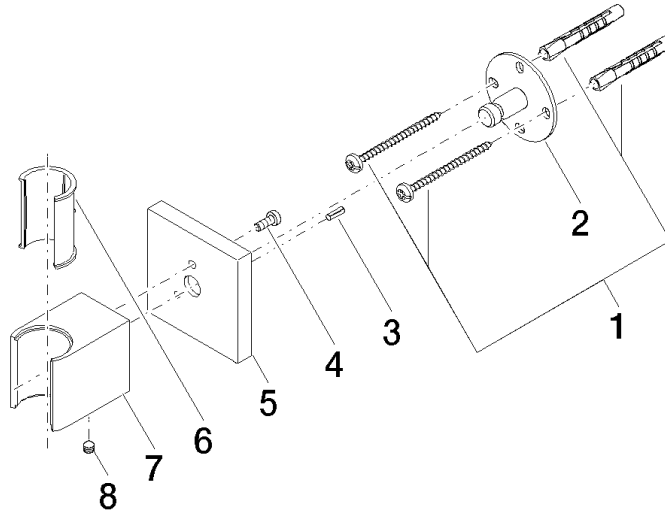

Wall bracket - Brushed Durabronze (23kt Gold)

SERIES SPECIFIC

28 050 980 Product version up to 3/2/2021

- rosette 60 x 60 mm

|   |                                |               |
|---|--------------------------------|---------------|
|    | Brushed Durabronze (23kt Gold) | 28 050 980-28 |
|    | Chrome                         | 28 050 980-00 |
|    | Brushed Platinum               | 28 050 980-06 |
|    | Platinum                       | 28 050 980-08 |
|    | Dark Chrome                    | 28 050 980-19 |
|    | Brushed Light Gold (PVD)       | 28 050 980-27 |
|    | Matte Black                    | 28 050 980-33 |
|    | Brushed Gold (PVD)             | 28 050 980-37 |
|    | Brushed Dark Brass (PVD)       | 28 050 980-39 |
|   | Brushed Bronze (PVD)           | 28 050 980-42 |
|  | Brushed Dark Bronze (PVD)      | 28 050 980-43 |
|  | Brushed Champagne (22kt Gold)  | 28 050 980-46 |
|  | Champagne (22kt Gold)          | 28 050 980-47 |
|  | Brushed Chrome                 | 28 050 980-93 |
|  | Brushed Dark Platinum          | 28 050 980-99 |

28 050 980 Product version up to 3/2/2021

mm [inches]

28 050 980 Product version up to 3/2/2021

Parts for other finishes can be found here: [Chrome](#)