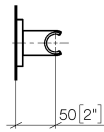

Wall bracket - Brushed Durabronze (23kt Gold)

SERIES SPECIFIC

28 050 980 Product version up to 3/2/2021

- rosette 60 x 60 mm

|   |                                |               |
|---|--------------------------------|---------------|
|    | Brushed Durabronze (23kt Gold) | 28 050 980-28 |
|    | Chrome                         | 28 050 980-00 |
|    | Brushed Platinum               | 28 050 980-06 |
|    | Platinum                       | 28 050 980-08 |
|    | Dark Chrome                    | 28 050 980-19 |
|    | Brushed Light Gold (PVD)       | 28 050 980-27 |
|    | Matte Black                    | 28 050 980-33 |
|    | Brushed Gold (PVD)             | 28 050 980-37 |
|    | Brushed Dark Brass (PVD)       | 28 050 980-39 |
|   | Brushed Bronze (PVD)           | 28 050 980-42 |
|  | Brushed Dark Bronze (PVD)      | 28 050 980-43 |
|  | Brushed Champagne (22kt Gold)  | 28 050 980-46 |
|  | Champagne (22kt Gold)          | 28 050 980-47 |
|  | Brushed Chrome                 | 28 050 980-93 |
|  | Brushed Dark Platinum          | 28 050 980-99 |

28 050 980 Product version up to 3/2/2021

mm [inches]

28 050 980 Product version up to 3/2/2021

Parts for other finishes can be found here: [Chrome](#)