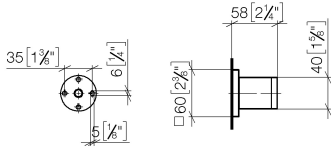

Wall bracket - Brushed Durabronze (23kt Gold)

SERIES SPECIFIC

28 050 980 Product version up to 3/2/2021

- rosette 60 x 60 mm

|   |                                |               |
|---|--------------------------------|---------------|
|    | Brushed Durabronze (23kt Gold) | 28 050 980-28 |
|    | Chrome                         | 28 050 980-00 |
|    | Brushed Platinum               | 28 050 980-06 |
|    | Platinum                       | 28 050 980-08 |
|    | Dark Chrome                    | 28 050 980-19 |
|    | Brushed Light Gold (PVD)       | 28 050 980-27 |
|    | Matte Black                    | 28 050 980-33 |
|    | Brushed Gold (PVD)             | 28 050 980-37 |
|    | Brushed Dark Brass (PVD)       | 28 050 980-39 |
|   | Brushed Bronze (PVD)           | 28 050 980-42 |
|  | Brushed Dark Bronze (PVD)      | 28 050 980-43 |
|  | Brushed Champagne (22kt Gold)  | 28 050 980-46 |
|  | Champagne (22kt Gold)          | 28 050 980-47 |
|  | Brushed Chrome                 | 28 050 980-93 |
|  | Brushed Dark Platinum          | 28 050 980-99 |

28 050 980 Product version up to 3/2/2021

mm [inches]

28 050 980 Product version up to 3/2/2021

Parts for other finishes can be found here: [Chrome](#)