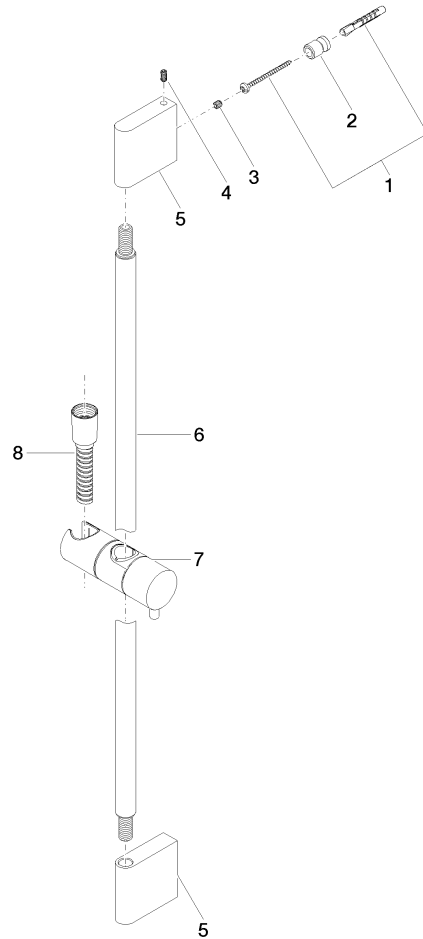

26 413 979 Product version from 10/1/2023

- metal shower hose 1750mm with integrated anti-twist protection
- shower hose connector 3/8"
- slide bar

technical data:

- gauge 853 mm
- rosettes Ø mm
- Pipe diameter 18 mm

	Hand shower FlowReduce 120 mm - Platinum • 5 jets • Ø 120 mm	28 012 979-08 0010
-------------------------------------------------------------------------------------	---------------------------------------------------------------------------	-----------------------

Spare parts list

No.	Item Number	Name	Quantity used	Delivery time
	5 08 17 97 054-08	Holder 64,5 x 60,5 x 18,5 mm - Platinum	2.00	54
	4 04 31 11 113 00 90	Mounting Threaded pin M5 x 12 mm -	2.00	14
	3 09 31 11 049 90	Mounting Threaded pin with hexagon socket with cup point M6 x 6 mm -	2.00	14
	1 05 17 20 726 02 90	Attachment set -	2.00	14
	8 28 322 970-08	Metal shower hose 1/2" x 3/8" x 1750 mm - Platinum	1.00	54
	2 08 17 20 726 90	Holder Wall mounting Ø 13,5 x 20 mm -	2.00	14
	7 12 580 970-08	Slide unit - Platinum	1.00	54
	6 90 28 22 597 00-08	Pipe Ø 18 x 792 mm - Platinum	1.00	-