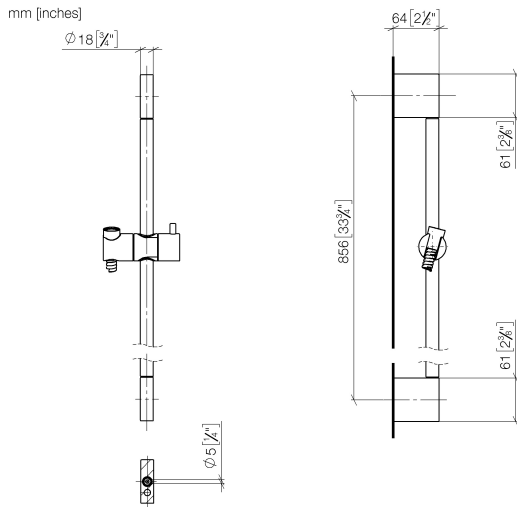

26 413 979 Product version from 10/1/2023

Codes & Standards

ASME A112.18.1	cUPC	Scottish Water Byelaws	UK Water Supply Regulations
XP P 41-280			

Certificates and sustainability

ACS_20 ACC LY	WRAS_2009	IAPMO_4976