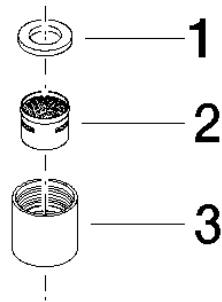

## Aerator M18xIG - Chrome

SPARE PARTS

---

90 23 01 025 00

90 23 01 025 00

Parts for other  
finishes can be found  
here: Brushed  
Platinum

### Spare parts list

| No. | Item Number        | Name                                 | Quantity used | Delivery time |
|-----|--------------------|--------------------------------------|---------------|---------------|
| 2   | 90 29 03 009 00 90 | Aerator insert -                     | 1.00          | 14            |
| 3   | 09 23 01 025-00    | Aerator sleeve Ø 20 x 20 mm - Chrome | 1.00          | 20            |
| 1   | 90 14 05 020 00 90 | Washer 16,7 x 10,0 x 2,0 mm -        | 1.00          | 14            |