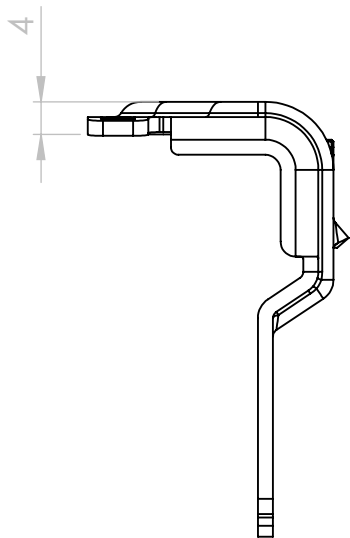

COMMERCIAL DRAWING

Height in mm marked on the back of the clamp

CLAMP COLOR	ARTICLE NUMBER
Gray	100-43xx
Black	100-44xx
Replace "xx" for clamp height in mm	

ENSTALL™

PRODUCT: FlatFix Fusion Endclamp

ARTICLE NUMBER: 1004xxx

WEIGHT: REFER TO TECH. DRW.

PROJECT FT2006

MATERIAL: Steel Magnelis Coated

RELEASE DATE: 21-04-2026

ENGINEERING ID: 201159

DISCLAIMER: NO RIGHTS CAN BE DERIVED FROM THE INFORMATION PROVIDED BY THIS DOCUMENT