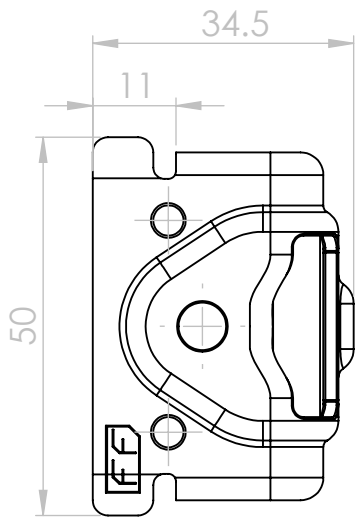

COMMERCIAL DRAWING

Height in mm marked on the back of the clamp

CLAMP COLOR	ARTICLE NUMBER
Gray	100-43xx
Black	100-44xx
Replace "xx" for clamp height in mm	

ENSTALL™

PRODUCT: FlatFix Fusion Endclamp

ARTICLE NUMBER: 1004xxx

WEIGHT: REFER TO TECH. DRW.

PROJECT FT2006

MATERIAL: Steel Magnelis Coated

RELEASE DATE: 21-04-2026

ENGINEERING ID: 201159

DISCLAIMER: NO RIGHTS CAN BE DERIVED FROM THE INFORMATION PROVIDED BY THIS DOCUMENT