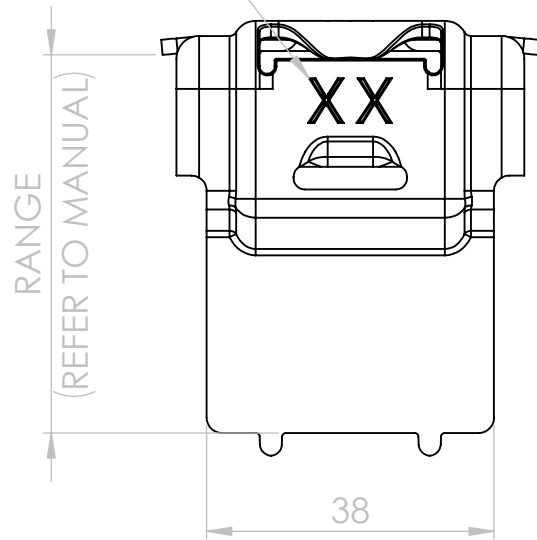

COMMERCIAL DRAWING

Height in mm marked on the back of the clamp

CLAMP COLOR	ARTICLE NUMBER
Gray	100-43xx
Black	100-44xx
Replace "xx" for clamp height in mm	

ENSTALL™

PRODUCT: FlatFix Fusion Endclamp

ARTICLE NUMBER: 1004xxx

WEIGHT: REFER TO TECH. DRW.

PROJECT FT2006

MATERIAL: Steel Magnelis Coated

RELEASE DATE: 21-04-2026

ENGINEERING ID: 201159

DISCLAIMER: NO RIGHTS CAN BE DERIVED FROM THE INFORMATION PROVIDED BY THIS DOCUMENT