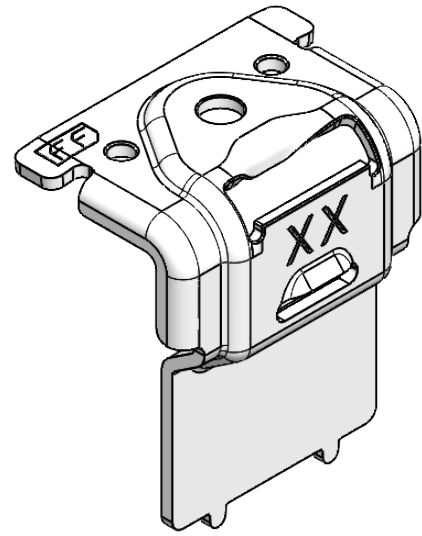

COMMERCIAL DRAWING

Height in mm marked on the back of the clamp

CLAMP COLOR	ARTICLE NUMBER
Gray	100-43xx
Black	100-44xx
Replace "xx" for clamp height in mm	

ENSTALL™

PRODUCT: FlatFix Fusion Endclamp

ARTICLE NUMBER: 1004xxx

WEIGHT: REFER TO TECH. DRW.

PROJECT FT2006

MATERIAL: Steel Magnelis Coated

RELEASE DATE: 21-04-2026

ENGINEERING ID: 201159

DISCLAIMER: NO RIGHTS CAN BE DERIVED FROM THE INFORMATION PROVIDED BY THIS DOCUMENT