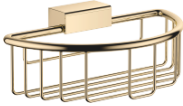

## Shower basket for wall mounting - Durabronz (23kt Gold)

SERIES-VARIOUS

83 290 970 Product version from 10/1/2023

- width 200mm
- height 70 mm
- 115mm projection

	Durabronz (23kt Gold)	83 290 970-09
	Chrome	83 290 970-00
	Brushed Platinum	83 290 970-06
	Platinum	83 290 970-08
	Dark Chrome	83 290 970-19
	Light Gold (PVD)	83 290 970-26
	Brushed Light Gold (PVD)	83 290 970-27
	Brushed Durabronz (23kt Gold)	83 290 970-28
	Matte Black	83 290 970-33
	Brushed Gold (PVD)	83 290 970-37
	Brushed Dark Brass (PVD)	83 290 970-39
	Brushed Bronze (PVD)	83 290 970-42
	Brushed Dark Bronze (PVD)	83 290 970-43
	Brushed Champagne (22kt Gold)	83 290 970-46
	Champagne (22kt Gold)	83 290 970-47
	Brushed Chrome	83 290 970-93
	Brushed Dark Platinum	83 290 970-99

83 290 970 Product version from 10/1/2023

mm [inches]

83 290 970 Product version from 10/1/2023

Parts for other finishes can be found here: Chrome

### Spare parts list

No.	Item Number	Name	Quantity used	Delivery time
7	09 30 30 054 90	Mounting Cylinder head screw with hexagon socket with low profile M4 x 10 mm -	2.00	14
3	08 17 30 501-09	Holder for soap basket 57 x 28,5 x 22 mm - Durabronss (23kt Gold)	1.00	-
Spare part can no longer be ordered, please order the replacement item				
1	05 30 31 025 00 90	Mounting Bolt Round head 4,5 x 60 mm -	1.00	14
5	09 31 11 002 90	Mounting Threaded pin with hexagon socket M8 x 10 mm -	1.00	14
4	08 18 90 907-09	Basket for wall mounting 196 x 99 x 57 mm - Durabronss (23kt Gold)	1.00	-
Spare part can no longer be ordered, please order the replacement item				
2	09 17 20 030 90	Mounting Wall bracket 46 x 22 x 12 mm -	1.00	14
6	90 30 11 029 00 90	Connection Spring lock washer Ø 4 -	2.00	14