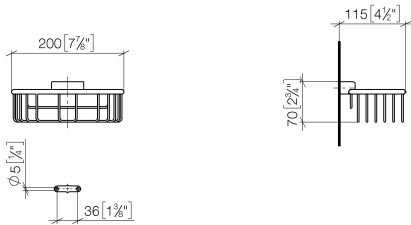

## Shower basket for wall mounting - Durabronz (23kt Gold)

SERIES-VARIOUS

83 290 970 Product version from 10/1/2023

- width 200mm
- height 70 mm
- 115mm projection

	Durabronz (23kt Gold)	83 290 970-09
	Chrome	83 290 970-00
	Brushed Platinum	83 290 970-06
	Platinum	83 290 970-08
	Dark Chrome	83 290 970-19
	Light Gold (PVD)	83 290 970-26
	Brushed Light Gold (PVD)	83 290 970-27
	Brushed Durabronz (23kt Gold)	83 290 970-28
	Matte Black	83 290 970-33
	Brushed Gold (PVD)	83 290 970-37
	Brushed Dark Brass (PVD)	83 290 970-39
	Brushed Bronze (PVD)	83 290 970-42
	Brushed Dark Bronze (PVD)	83 290 970-43
	Brushed Champagne (22kt Gold)	83 290 970-46
	Champagne (22kt Gold)	83 290 970-47
	Brushed Chrome	83 290 970-93
	Brushed Dark Platinum	83 290 970-99

83 290 970 Product version from 10/1/2023

mm [inches]

83 290 970 Product version from 10/1/2023

Parts for other finishes can be found here: Chrome

### Spare parts list

No.	Item Number	Name	Quantity used	Delivery time
7	09 30 30 054 90	Mounting Cylinder head screw with hexagon socket with low profile M4 x 10 mm -	2.00	14
3	08 17 30 501-09	Holder for soap basket 57 x 28,5 x 22 mm - Durabronss (23kt Gold)	1.00	-
Spare part can no longer be ordered, please order the replacement item				
1	05 30 31 025 00 90	Mounting Bolt Round head 4,5 x 60 mm -	1.00	14
5	09 31 11 002 90	Mounting Threaded pin with hexagon socket M8 x 10 mm -	1.00	14
4	08 18 90 907-09	Basket for wall mounting 196 x 99 x 57 mm - Durabronss (23kt Gold)	1.00	-
Spare part can no longer be ordered, please order the replacement item				
2	09 17 20 030 90	Mounting Wall bracket 46 x 22 x 12 mm -	1.00	14
6	90 30 11 029 00 90	Connection Spring lock washer Ø 4 -	2.00	14