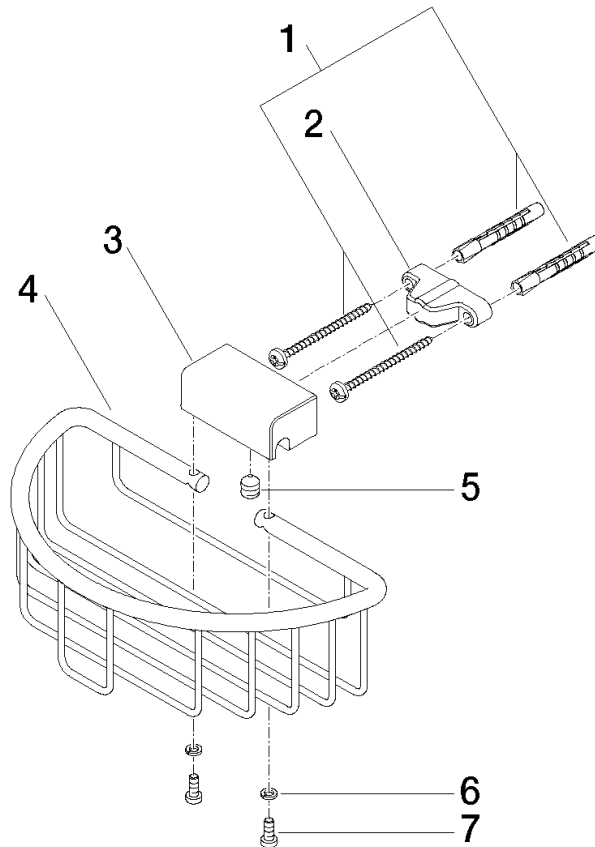

## Shower basket for wall mounting - Durabronz (23kt Gold)

SERIES-VARIOUS

83 290 970 Product version from 10/1/2023

- width 200mm
- height 70 mm
- 115mm projection

	Durabronz (23kt Gold)	83 290 970-09
	Chrome	83 290 970-00
	Brushed Platinum	83 290 970-06
	Platinum	83 290 970-08
	Dark Chrome	83 290 970-19
	Light Gold (PVD)	83 290 970-26
	Brushed Light Gold (PVD)	83 290 970-27
	Brushed Durabronz (23kt Gold)	83 290 970-28
	Matte Black	83 290 970-33
	Brushed Gold (PVD)	83 290 970-37
	Brushed Dark Brass (PVD)	83 290 970-39
	Brushed Bronze (PVD)	83 290 970-42
	Brushed Dark Bronze (PVD)	83 290 970-43
	Brushed Champagne (22kt Gold)	83 290 970-46
	Champagne (22kt Gold)	83 290 970-47
	Brushed Chrome	83 290 970-93
	Brushed Dark Platinum	83 290 970-99

83 290 970 Product version from 10/1/2023

mm [inches]

83 290 970 Product version from 10/1/2023

Parts for other finishes can be found here: Chrome

### Spare parts list

No.	Item Number	Name	Quantity used	Delivery time
7	09 30 30 054 90	Mounting Cylinder head screw with hexagon socket with low profile M4 x 10 mm -	2.00	14
3	08 17 30 501-09	Holder for soap basket 57 x 28,5 x 22 mm - Durabronss (23kt Gold)	1.00	-
Spare part can no longer be ordered, please order the replacement item				
1	05 30 31 025 00 90	Mounting Bolt Round head 4,5 x 60 mm -	1.00	14
5	09 31 11 002 90	Mounting Threaded pin with hexagon socket M8 x 10 mm -	1.00	14
4	08 18 90 907-09	Basket for wall mounting 196 x 99 x 57 mm - Durabronss (23kt Gold)	1.00	-
Spare part can no longer be ordered, please order the replacement item				
2	09 17 20 030 90	Mounting Wall bracket 46 x 22 x 12 mm -	1.00	14
6	90 30 11 029 00 90	Connection Spring lock washer Ø 4 -	2.00	14