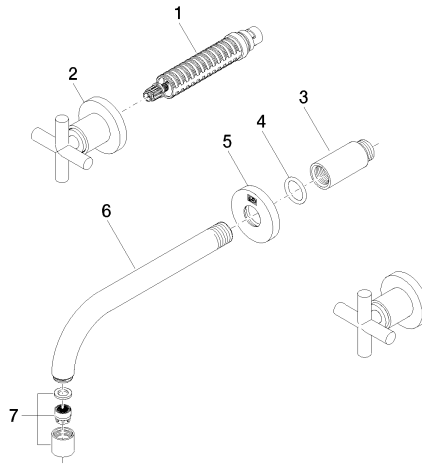

36 712 892 Product version from 4/1/2024

- 190mm projection
- fixed spout
- circular, air-enriched flow
- hole diameter valve 35 mm
- hole diameter spout 35 mm
- rosette Ø 55 mm
- max. flow 7 l/min
- lead-free
- WRAS
- This product can help a building meet the requirements of Green Building Rating Systems, e.g. LEED®, BREEAM®, DGNB

Required miscellaneous

- Concealed wall-mounted mixer centred spout -** 35 700 970 90
- min. recess depth 85 mm
 - max. recess depth 145 mm

Required miscellaneous

- Concealed wall-mounted mixer variable positioning -** 35 720 970 90
- min. recess depth 85 mm
 - max. recess depth 145 mm

36 712 892 Product version from 4/1/2024

mm [inches]

Flow rate chart

Codes & Standards

DIN 4109	EN 200	ISO 3822	Scottish Water Byelaws
UK Water Supply Regulations	Ü-Zeichen	VA-Zeichen	XP P 41-280

TARA Wall-mounted basin mixer without pop-up waste - Chrome

Spare parts list

No.	Item Number	Name	Quantity used	Delivery time
4	90 14 10 026 00 90	O-Ring 20,5 x 3,5 mm -	1.00	14
1	90 90 03 157 00 90	Head part clockwise closing 1/2" -	2.00	14
6	04 28 22 090 10-00	Spout 190 mm - Chrome	1.00	20
7	90 23 01 019 00-00	Aerator M18x1-IG 7,0 l/min. - Chrome	1.00	20
2	36 310 892-00	TARA Wall valve - Chrome	2.00	-
Spare part can no longer be ordered, please order the replacement item				
3	09 24 03 081 10 90	Extension 1/2" x 50 mm -	1.00	14
5	09 27 22 503-00	Rosette DB logo Ø 55 x Ø 22 x 9 mm - Chrome	1.00	20