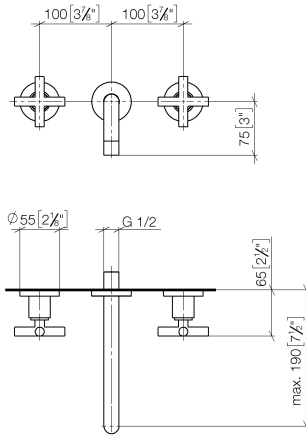

36 712 892 Product version from 4/1/2024

- 190mm projection
- fixed spout
- circular, air-enriched flow
- hole diameter valve 35 mm
- hole diameter spout 35 mm
- rosette Ø 55 mm
- max. flow 7 l/min
- lead-free
- WRAS
- This product can help a building meet the requirements of Green Building Rating Systems, e.g. LEED®, BREEAM®, DGNB

Required miscellaneous

- Concealed wall-mounted mixer centred spout -** 35 700 970 90
- min. recess depth 85 mm
 - max. recess depth 145 mm

Required miscellaneous

- Concealed wall-mounted mixer variable positioning -** 35 720 970 90
- min. recess depth 85 mm
 - max. recess depth 145 mm

36 712 892 Product version from 4/1/2024

mm [inches]

Flow rate chart

Codes & Standards

DIN 4109	EN 200	ISO 3822	Scottish Water Byelaws
UK Water Supply Regulations	Ü-Zeichen	VA-Zeichen	XP P 41-280

TARA Wall-mounted basin mixer without pop-up waste - Chrome

Spare parts list

No.	Item Number	Name	Quantity used	Delivery time
4	90 14 10 026 00 90	O-Ring 20,5 x 3,5 mm -	1.00	14
1	90 90 03 157 00 90	Head part clockwise closing 1/2" -	2.00	14
6	04 28 22 090 10-00	Spout 190 mm - Chrome	1.00	20
7	90 23 01 019 00-00	Aerator M18x1-IG 7,0 l/min. - Chrome	1.00	20
2	36 310 892-00	TARA Wall valve - Chrome	2.00	-
Spare part can no longer be ordered, please order the replacement item				
3	09 24 03 081 10 90	Extension 1/2" x 50 mm -	1.00	14
5	09 27 22 503-00	Rosette DB logo Ø 55 x Ø 22 x 9 mm - Chrome	1.00	20