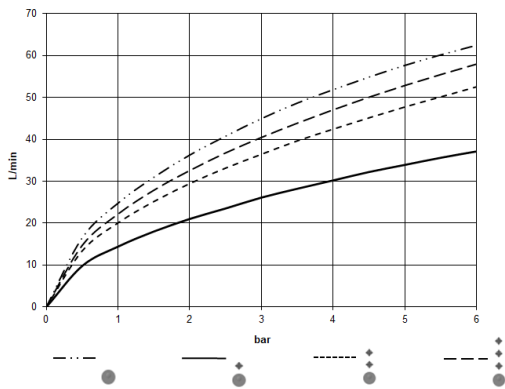

Recommended miscellaneous

xGRID Attachment set for integrating in the dry wall construction - 12 340 970 90

36 501 780 Product version up to 2/2/2021

mm [inches]

Flow rate chart

Codes & Standards

DIN 4109

EN 1111