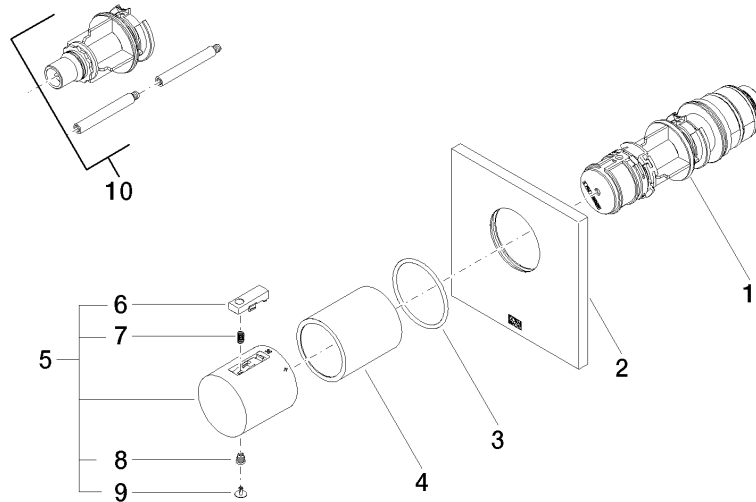

Recommended miscellaneous

xGRID Attachment set for integrating in the dry wall construction - 12 340 970 90

36 501 780 Product version up to 2/2/2021

mm [inches]

Flow rate chart

Codes & Standards

DIN 4109

EN 1111

ISO 3822

Scottish Water
Byelaws

UK Water Supply
Regulations

Ü-Zeichen

xTOOL Concealed thermostat without volume control 1/2" - Chrome

SERIES SPECIFIC

36 501 780 Product version up to 2/2/2021

Certificates and sustainability

WRAS_2011	DVGW_DW-6512DN0	LGA_29	LGA_29	LGA_29
-----------	-----------------	--------	--------	--------

EPD-DOR-20230287
-IBA1-EN
Environmental.prod
uct-declarat

Spare parts list

No.	Item Number	Name	Quantity used	Delivery time
6	90 21 33 011 00-13	Repair kit for thermostat handle - black	1.00	14
8	90 30 30 136 00 90	Bolt -	1.00	14
5	90 17 33 004 00-00	Handle for thermostat Ø 46 x 48 mm - Chrome	1.00	-
	Spare part can no longer be ordered, please order the replacement item			
	90173302000-00	Handle for thermostat Ø 46 x 48 mm - Chrome		
2	09 11 02 196-00	xTOOL Rosette 120 x 120 x 8,5 mm - Chrome	1.00	-
	Spare part can no longer be ordered, please order the replacement item			
	091102533-00	Cover for xTOOL - Chrome		
10	12 178 970 90	Extension 46 mm -	1.00	14
9	90 31 20 049 00-00	Plug - Chrome	1.00	20
7	90 16 02 027 00 90	Spring Ø 4,5 x 7,5 mm -	1.00	14
4	90 21 02 112 00-00	Sleeve - Chrome	1.00	20
3	90 14 10 049 00 90	O-Ring 45,69 x 2,62 mm -	1.00	14
1	90 15 02 065 00 90	Thermostat cartridge with control unit Ø 44 x 147 mm -	1.00	14