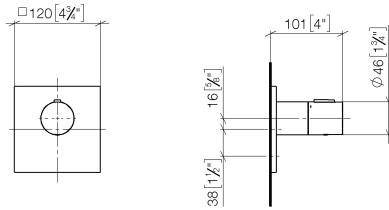

36 501 780 Product version up to 2/2/2021

- cover plate 120 x 120 mm
- temperature control handle with safety limit stop at 38°C
- thermostat cartridge
- WRAS

	Chrome	36 501 780-00
	Brushed Platinum	36 501 780-06
	Platinum	36 501 780-08
	Dark Chrome	36 501 780-19
	Brushed Light Gold (PVD)	36 501 780-27
	Brushed Durabrass (23kt Gold)	36 501 780-28
	Matte Black	36 501 780-33
	Brushed Gold (PVD)	36 501 780-37
	Brushed Dark Brass (PVD)	36 501 780-39
	Brushed Bronze (PVD)	36 501 780-42
	Brushed Dark Bronze (PVD)	36 501 780-43
	Brushed Champagne (22kt Gold)	36 501 780-46
	Champagne (22kt Gold)	36 501 780-47
	Brushed Chrome	36 501 780-93
	Brushed Dark Platinum	36 501 780-99

Required miscellaneous

xTOOL Concealed thermostat module without volume control - 35 503 970 90
 •min. recess depth 115 mm
 •max. recess depth 155 mm

Required miscellaneous

xGRID Installation track 555 mm - 12 360 970 90

Recommended miscellaneous

xGRID Attachment set for integrating in the dry wall construction - 12 340 970 90

36 501 780 Product version up to 2/2/2021

mm [inches]

Flow rate chart

Codes & Standards

DIN 4109

EN 1111