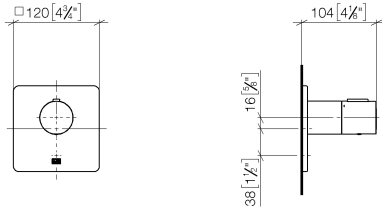

36 501 710 Product version up to 6/30/2020

- cover plate 120 x 120 mm
- temperature control handle with safety limit stop at 38°C
- thermostat cartridge
- WRAS

Chrome

36 501 710-00

Brushed Platinum

36 501 710-06

Required miscellaneous

xGRID Installation track 555 mm - 12 360 970 90

Recommended miscellaneous

xGRID Attachment set for integrating in the dry wall construction - 12 340 970 90

Required miscellaneous

xTOOL Concealed thermostat module without volume control - 35 503 970 90

- min. recess depth 85 mm
- max. recess depth 110 mm

36 501 710 Product version up to 6/30/2020

mm [inches]

Flow rate chart

Codes & Standards

DIN 4109

EN 1111

ISO 3822

Scottish Water
Byelaws

UK Water Supply
Regulations

Ü-Zeichen

LULU xTOOL Concealed thermostat without volume control 1/2" - Chrome

LULU

36 501 710 Product version up to 6/30/2020

Certificates and sustainability