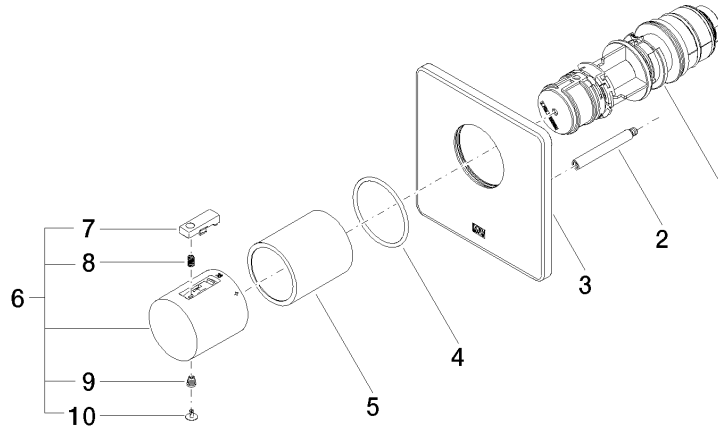

Scottish Water
Byelaws

UK Water Supply
Regulations

Ü-Zeichen

LULU xTOOL Concealed thermostat without volume control 1/2" - Chrome

LULU

36 501 710 Product version up to 6/30/2020

Certificates and sustainability

Spare parts list

No.	Item Number	Name	Quantity used	Delivery time
3	09 11 02 329-00	xTOOL Rosette DB logo 120 x 120 x 9 mm - Chrome	1.00	20
10	90 31 20 049 00-00	Plug - Chrome	1.00	20
1	90 15 02 065 00 90	Thermostat cartridge with control unit Ø 44 x 147 mm -	1.00	14
9	90 30 30 136 00 90	Bolt -	1.00	14
8	90 16 02 027 00 90	Spring Ø 4,5 x 7,5 mm -	1.00	14
7	90 21 33 011 00-13	Repair kit for thermostat handle - black	1.00	14
4	90 14 10 049 00 90	O-Ring 45,69 x 2,62 mm -	1.00	14
6	90 17 33 004 00-00	Handle for thermostat Ø 46 x 48 mm - Chrome	1.00	-
Spare part can no longer be ordered, please order the replacement item				
	90173302000-00	Handle for thermostat Ø 46 x 48 mm - Chrome		
5	90 21 02 112 00-00	Sleeve - Chrome	1.00	20
2	90 31 09 095 00 90	Rod -	1.00	14