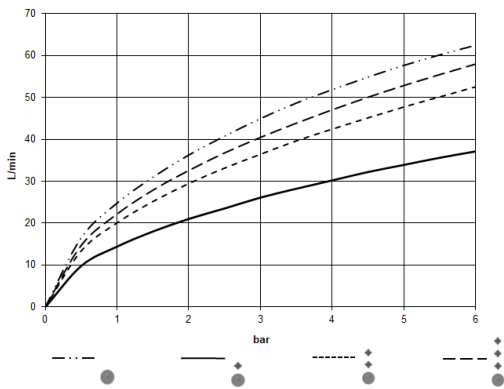

36 501 710 Product version up to 6/30/2020

- cover plate 120 x 120 mm
- temperature control handle with safety limit stop at 38°C
- thermostat cartridge
- WRAS

Chrome

36 501 710-00

Brushed Platinum

36 501 710-06

Required miscellaneous

xGRID Installation track 555 mm - 12 360 970 90

Recommended miscellaneous

xGRID Attachment set for integrating in the dry wall construction - 12 340 970 90

Required miscellaneous

xTOOL Concealed thermostat module without volume control - 35 503 970 90

- min. recess depth 85 mm
- max. recess depth 110 mm

36 501 710 Product version up to 6/30/2020

mm [inches]

Flow rate chart

Codes & Standards

DIN 4109

EN 1111

ISO 3822