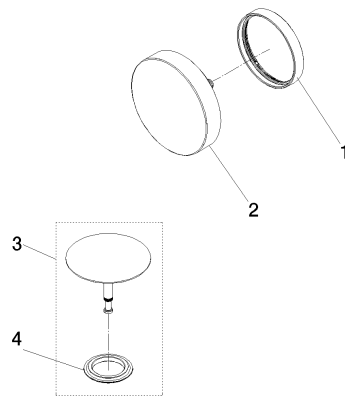

36 243 970 Product version from 3/13/2017

- drain Ø 52mm
- Also suitable for king-size baths.**

Also suitable for king-size baths.

	Chrome	36 243 970-00
	Brushed Platinum	36 243 970-06
	Platinum	36 243 970-08
	Durabronze (23kt Gold)	36 243 970-09
	Dark Chrome	36 243 970-19
	Light Gold (PVD)	36 243 970-26
	Brushed Light Gold (PVD)	36 243 970-27
	Brushed Durabronze (23kt Gold)	36 243 970-28
	Matte Black	36 243 970-33
	Brushed Gold (PVD)	36 243 970-37
	Brushed Dark Brass (PVD)	36 243 970-39
	Brushed Bronze (PVD)	36 243 970-42
	Brushed Dark Bronze (PVD)	36 243 970-43
	Brushed Champagne (22kt Gold)	36 243 970-46
	Champagne (22kt Gold)	36 243 970-47
	Brushed Chrome	36 243 970-93
	Brushed Dark Platinum	36 243 970-99

Required miscellaneous

- Pop-up waste and overflow -** 35 227 970 90
- bowden cable length 725 mm

36 243 970 Product version from 3/13/2017

mm [inches]

## Spare parts list

No.	Item Number	Name	Quantity used	Delivery time
3	04 31 20 031 48-00	Plug for pop-up waste and overflow set 100 x 70 x 68 mm - Chrome	1.00	20
2	90 20 97 061 00-00	rotary handle Ø 93 x 52 mm - Chrome	1.00	20
1	09 11 01 123-00	Cover Ø 72 x 11 mm - Chrome	1.00	20
4	09 14 03 019 90	Washer -	1.00	14