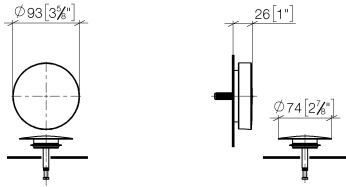

36 243 970 Product version from 3/13/2017

- drain Ø 52mm
- Also suitable for king-size baths.**

Also suitable for king-size baths.

	Chrome	36 243 970-00
	Brushed Platinum	36 243 970-06
	Platinum	36 243 970-08
	Durabronze (23kt Gold)	36 243 970-09
	Dark Chrome	36 243 970-19
	Light Gold (PVD)	36 243 970-26
	Brushed Light Gold (PVD)	36 243 970-27
	Brushed Durabronze (23kt Gold)	36 243 970-28
	Matte Black	36 243 970-33
	Brushed Gold (PVD)	36 243 970-37
	Brushed Dark Brass (PVD)	36 243 970-39
	Brushed Bronze (PVD)	36 243 970-42
	Brushed Dark Bronze (PVD)	36 243 970-43
	Brushed Champagne (22kt Gold)	36 243 970-46
	Champagne (22kt Gold)	36 243 970-47
	Brushed Chrome	36 243 970-93
	Brushed Dark Platinum	36 243 970-99

Required miscellaneous

- Pop-up waste and overflow -** 35 227 970 90
- bowden cable length 725 mm

36 243 970 Product version from 3/13/2017

mm [inches]

## Spare parts list

No.	Item Number	Name	Quantity used	Delivery time
3	04 31 20 031 48-00	Plug for pop-up waste and overflow set 100 x 70 x 68 mm - Chrome	1.00	20
2	90 20 97 061 00-00	rotary handle Ø 93 x 52 mm - Chrome	1.00	20
1	09 11 01 123-00	Cover Ø 72 x 11 mm - Chrome	1.00	20
4	09 14 03 019 90	Washer -	1.00	14