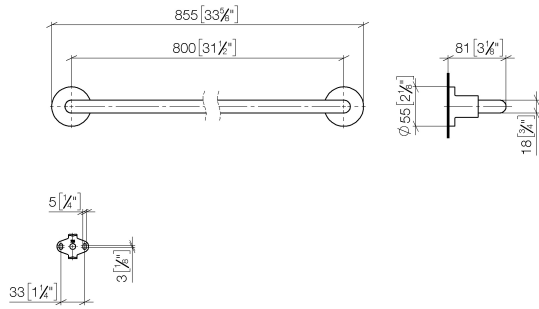

83 080 892 Product version from 4/1/2024

- gauge 800 mm
- width 855mm
- height 55 mm
- rosette Ø 55 mm
- 81mm projection

Fits TARA

	Brushed Durabrass (23kt Gold)	83 080 892-28
	Chrome	83 080 892-00
	Brushed Platinum	83 080 892-06
	Platinum	83 080 892-08
	Dark Chrome	83 080 892-19
	Matte Black	83 080 892-33
	Brushed Gold (PVD)	83 080 892-37
	Brushed Dark Brass (PVD)	83 080 892-39
	Brushed Bronze (PVD)	83 080 892-42
	Brushed Dark Bronze (PVD)	83 080 892-43
	Brushed Champagne (22kt Gold)	83 080 892-46
	Champagne (22kt Gold)	83 080 892-47
	Brushed Chrome	83 080 892-93
	Brushed Dark Platinum	83 080 892-99

83 080 892 Product version from 4/1/2024

mm [inches]

83 080 892 Product version from 4/1/2024

Parts for other finishes can be found here: Chrome

Spare parts list

No.	Item Number	Name	Quantity used	Delivery time
3	04 31 11 113 00 90	Mounting Threaded pin M5 x 12 mm -	2.00	14
6	05 17 20 739 00 90	Attachment set 150 x 65 x 10 mm -	2.00	14
1	05 28 22 590 00-28	Holder for towel rail and shower set 818 x 40 x 18 mm - Brushed Durabron (23kt Gold)	1.00	40
5	09 30 30 071 90	Mounting Hexagonal bolt with thread as far as head M10 x 20 mm -	2.00	14
2	08 17 89 505-28	Holder universal 60 x 100 x 60 mm - Brushed Durabron (23kt Gold)	2.00	40
4	09 30 11 046 90	Washer Ø 10,5 -	2.00	14