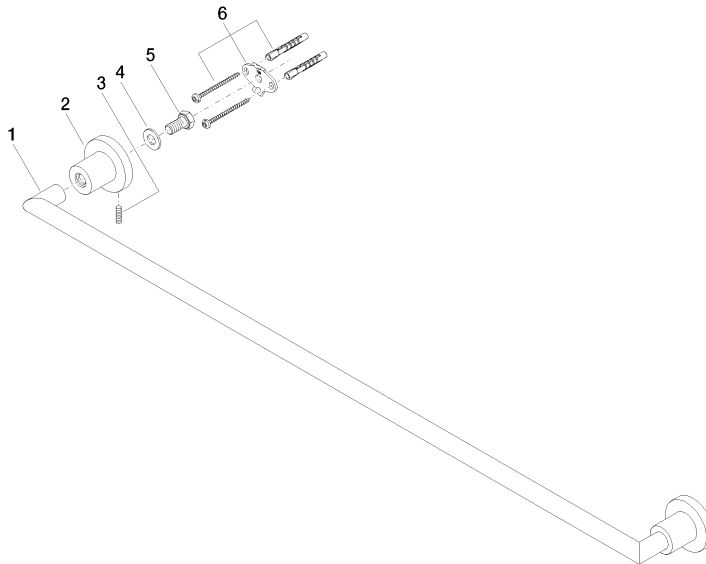

83 080 892 Product version from 4/1/2024

- gauge 800 mm
- width 855mm
- height 55 mm
- rosette Ø 55 mm
- 81mm projection

Fits TARA

	Brushed Durabrass (23kt Gold)	83 080 892-28
	Chrome	83 080 892-00
	Brushed Platinum	83 080 892-06
	Platinum	83 080 892-08
	Dark Chrome	83 080 892-19
	Matte Black	83 080 892-33
	Brushed Gold (PVD)	83 080 892-37
	Brushed Dark Brass (PVD)	83 080 892-39
	Brushed Bronze (PVD)	83 080 892-42
	Brushed Dark Bronze (PVD)	83 080 892-43
	Brushed Champagne (22kt Gold)	83 080 892-46
	Champagne (22kt Gold)	83 080 892-47
	Brushed Chrome	83 080 892-93
	Brushed Dark Platinum	83 080 892-99

83 080 892 Product version from 4/1/2024

mm [inches]

83 080 892 Product version from 4/1/2024

Parts for other finishes can be found here: Chrome

Spare parts list

No.	Item Number	Name	Quantity used	Delivery time
3	04 31 11 113 00 90	Mounting Threaded pin M5 x 12 mm -	2.00	14
6	05 17 20 739 00 90	Attachment set 150 x 65 x 10 mm -	2.00	14
1	05 28 22 590 00-28	Holder for towel rail and shower set 818 x 40 x 18 mm - Brushed Durabron (23kt Gold)	1.00	40
5	09 30 30 071 90	Mounting Hexagonal bolt with thread as far as head M10 x 20 mm -	2.00	14
2	08 17 89 505-28	Holder universal 60 x 100 x 60 mm - Brushed Durabron (23kt Gold)	2.00	40
4	09 30 11 046 90	Washer Ø 10,5 -	2.00	14