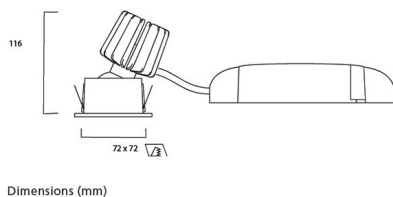

Concord

MYRIAD ADJ SQUARE BLACK 2700K PHDIM WHITE BZ 2058041

IP rating	IP20
IK rating	IK02
Product EAN number	5025768580415
Warranty	5 years

Photometry

Technical drawings