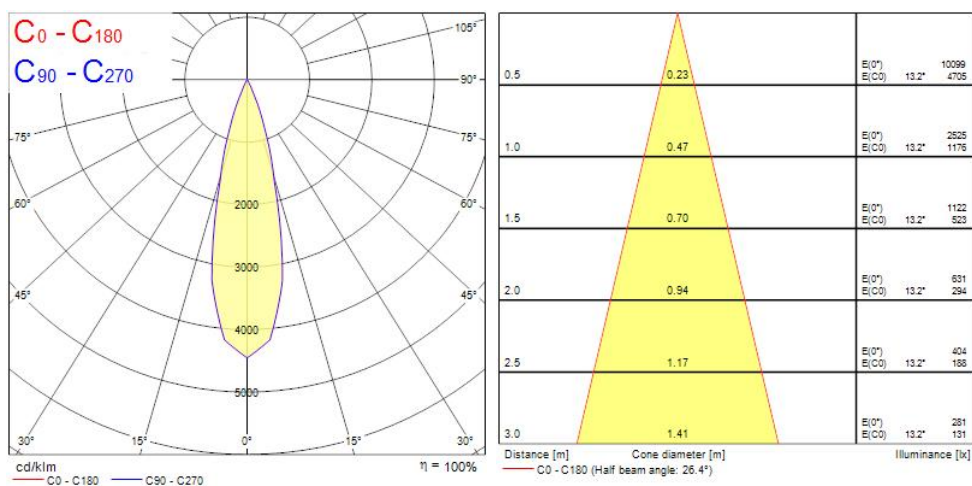

Concord

MYRIAD ADJ SQUARE BLACK 2700K PHDIM WHITE BZ 2058041

IP rating	IP20
IK rating	IK02
Product EAN number	5025768580415
Warranty	5 years

Photometry

Technical drawings