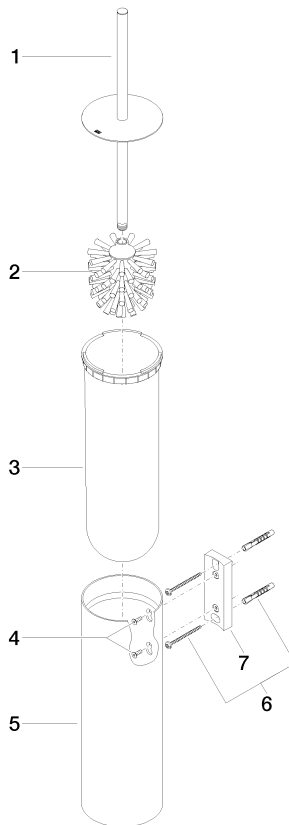

83 910 979 Product version from 10/1/2023

- brush, matte black
- width 100mm
- height 456 mm
- 110mm projection

	Chrome	83 910 979-00
	Brushed Platinum	83 910 979-06
	Platinum	83 910 979-08
	Dark Chrome	83 910 979-19
	Light Gold (PVD)	83 910 979-26
	Brushed Light Gold (PVD)	83 910 979-27
	Brushed Durabrass (23kt Gold)	83 910 979-28
	Matte Black	83 910 979-33
	Brushed Gold (PVD)	83 910 979-37
	Brushed Dark Brass (PVD)	83 910 979-39
	Brushed Bronze (PVD)	83 910 979-42
	Brushed Dark Bronze (PVD)	83 910 979-43
	Brushed Champagne (22kt Gold)	83 910 979-46
	Champagne (22kt Gold)	83 910 979-47
	Brushed Chrome	83 910 979-93
	Brushed Dark Platinum	83 910 979-99

Recommended miscellaneous

Brush matte black -

90 18 50 601
00 90

Recommended miscellaneous

Brush handle with cover - Chrome

90 20 97 505
01-00

83 910 979 Product version from 10/1/2023

Spare parts list

No.	Item Number	Name	Quantity used	Delivery time
7	05 18 40 287 00 90	Holder incl. Quicksert M4 insert -	1.00	14
1	90 20 97 505 01-00	Brush handle with cover - Chrome	1.00	20
4	90 30 30 014 00 90	Mounting Countersunk screw with hexagon socket M4 x 12 mm -	1.00	14
2	90 18 50 601 00 90	Brush mat black -	1.00	14
6	05 30 31 025 00 90	Mounting Bolt Round head 4,5 x 60 mm -	2.00	14
3	08 18 40 524 90	Insert for toilet brush sets 100 x 300 x 100 mm -	1.00	14
5	08 23 01 503-00	Housing for toilet brush set Wall installation Ø 100 x 310 mm - Chrome	1.00	20