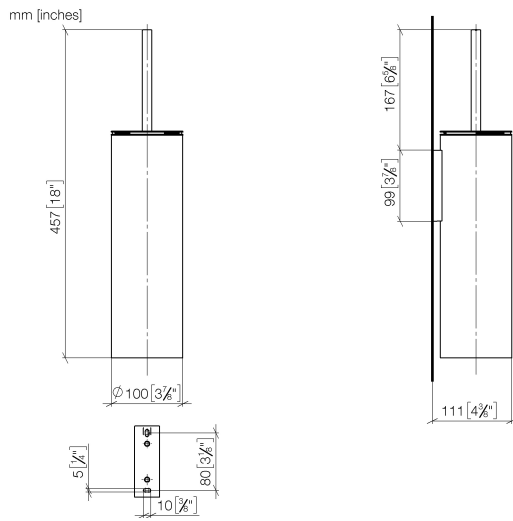

83 910 979 Product version from 10/1/2023