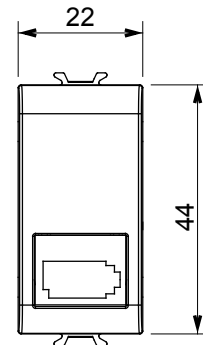

Wide range of control devices, sockets for power supply (conforming to national and international standards) signal pick-up, climate control, comfort management, technical alarm signalling and emergency lighting management. The ChoruSmart modular devices are available in five colours, glossy white, satin white, natural beige, satin black and lacquered titanium and in various sizes from 1/2, 1, 2 and 3 modules. Thanks to the mounting supports for rectangular, square and round boxes, endless combinations can be created with the ChoruSmart range of plates.

Category	Telephone socket-outlet	Description	6 contacts
Colour	Satin black	Standard	British
Connection	Screw-on terminals	No. modules	1
Electrocod	3720	Material	Technopolymer

DIMENSIONAL

STANDARDS/APPROVALS