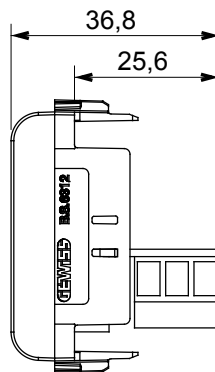

Wide range of control devices, sockets for power supply (conforming to national and international standards) signal pick-up, climate control, comfort management, technical alarm signalling and emergency lighting management. The ChoruSmart modular devices are available in five colours, glossy white, satin white, natural beige, satin black and lacquered titanium and in various sizes from 1/2, 1, 2 and 3 modules. Thanks to the mounting supports for rectangular, square and round boxes, endless combinations can be created with the ChoruSmart range of plates.

Category	Telephone socket-outlet	Description	6 contacts
Colour	Satin black	Standard	British
Connection	Screw-on terminals	No. modules	1
Electrocod	3720	Material	Technopolymer

DIMENSIONAL

STANDARDS/APPROVALS