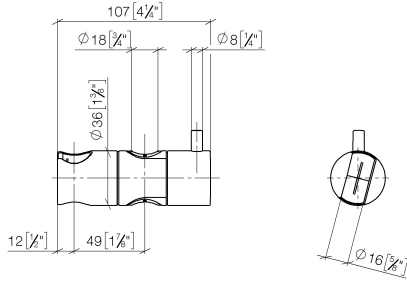

12 580 970 Product version from 10/1/2023

- for pipe diameter 18 mm

	Chrome	12 580 970-00
	Brushed Platinum	12 580 970-06
	Platinum	12 580 970-08
	Durabress (23kt Gold)	12 580 970-09
	Dark Chrome	12 580 970-19
	Light Gold (PVD)	12 580 970-26
	Brushed Light Gold (PVD)	12 580 970-27
	Brushed Durabress (23kt Gold)	12 580 970-28
	Matte Black	12 580 970-33
	Brushed Gold (PVD)	12 580 970-37
	Brushed Dark Brass (PVD)	12 580 970-39
	Brushed Bronze (PVD)	12 580 970-42
	Brushed Dark Bronze (PVD)	12 580 970-43
	Brushed Champagne (22kt Gold)	12 580 970-46
	Champagne (22kt Gold)	12 580 970-47
	Brushed Chrome	12 580 970-93
	Brushed Dark Platinum	12 580 970-99

12 580 970 Product version from 10/1/2023

mm [inches]

Spare parts list

No.	Item Number	Name	Quantity used	Delivery time
2	08 18 40 579 90	Adapter one-piece 48 x 13,6 x 38 -	1.00	14
1	09 12 12 217 90	Receptacle for hand shower 25 x 37 x 27 mm -	1.00	14