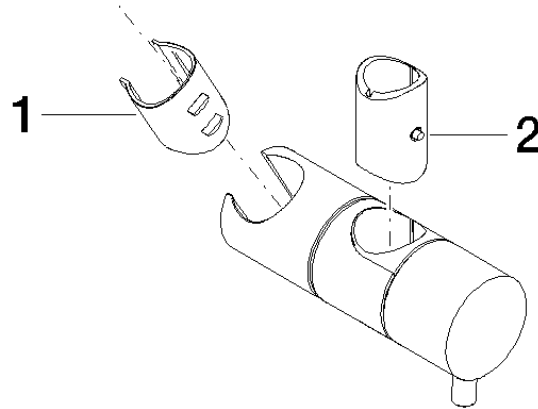

12 580 970 Product version from 10/1/2023

- for pipe diameter 18 mm

	Chrome	12 580 970-00
	Brushed Platinum	12 580 970-06
	Platinum	12 580 970-08
	Durabress (23kt Gold)	12 580 970-09
	Dark Chrome	12 580 970-19
	Light Gold (PVD)	12 580 970-26
	Brushed Light Gold (PVD)	12 580 970-27
	Brushed Durabress (23kt Gold)	12 580 970-28
	Matte Black	12 580 970-33
	Brushed Gold (PVD)	12 580 970-37
	Brushed Dark Brass (PVD)	12 580 970-39
	Brushed Bronze (PVD)	12 580 970-42
	Brushed Dark Bronze (PVD)	12 580 970-43
	Brushed Champagne (22kt Gold)	12 580 970-46
	Champagne (22kt Gold)	12 580 970-47
	Brushed Chrome	12 580 970-93
	Brushed Dark Platinum	12 580 970-99

12 580 970 Product version from 10/1/2023

mm [inches]

Spare parts list

No.	Item Number	Name	Quantity used	Delivery time
2	08 18 40 579 90	Adapter one-piece 48 x 13,6 x 38 -	1.00	14
1	09 12 12 217 90	Receptacle for hand shower 25 x 37 x 27 mm -	1.00	14