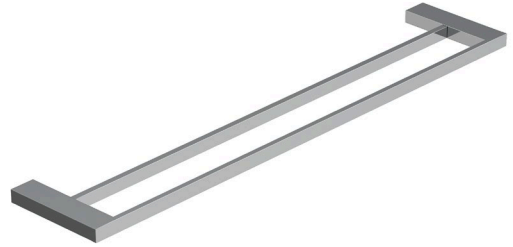

Technische Daten/ Technical Data

KLUDI-VELA C
bath towel holder

Ref.: 3198805

Finishes:
05 chrome

Product description
Manufacturer KLUDI GmbH & Co. KG
Typ: KLUDI-VELA C
bath towel holder
Ref.: 3198805

bath towel holder
L= 600mm
2-armed fixed
wall mounted
with fixing material screws and dowels
wall holder metal

Produktabbildung/ Product picture

Maßzeichnung/ Dimensional drawing