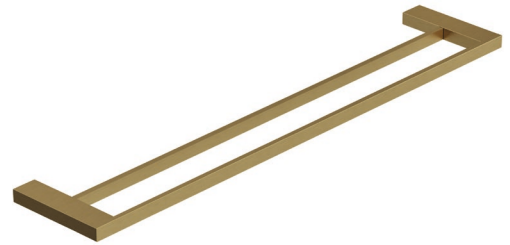

Technische Daten/ Technical Data

KLUDI-VELA C
bath towel holder

Ref.: 31988NO

Finishes:
NO Brushed Gold (18) PVD

Product description
Manufacturer KLUDI GmbH & Co. KG
Typ: KLUDI-VELA C
bath towel holder
Ref.: 31988NO

bath towel holder
L= 600mm
2-armed fixed
wall mounted
with fixing material screws and dowels
wall holder metal

Produktabbildung/ Product picture

Maßzeichnung/ Dimensional drawing