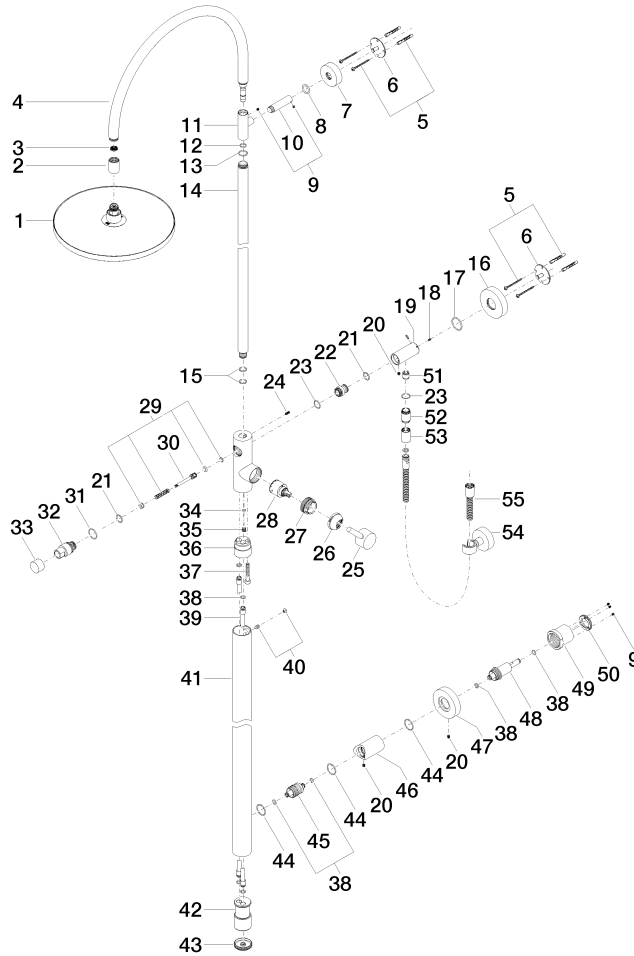

Shower system with single-lever shower mixer without hand shower - Brushed Dark Platinum SERIES SPECIFIC

26 024 661 Product version from 10/1/2023

Spare parts list

No.	Item Number	Name	Quantity used	Delivery time
	32	09 20 88 002-99	Pull button Ø 30 x 20 mm - Brushed Dark Platinum	1.00 40
	22	09 24 03 162 20 90	Nipple Ø 25 x 30 mm -	1.00 14
	27	90 15 05 064 00 90	Single-lever mixer cartridge Ø 35 mm x 58,6 mm -	1.00 -
Spare part can no longer be ordered, please order the replacement item				
	9015050460090	Single-lever mixer cartridge Ø 35 mm x 58,6 mm -		
	8	09 14 10 006 90	O-Ring 18,0 x 3,5 mm -	1.00 14
	45	09 11 10 080 20-99	Connection Ø 40 x 68 mm - Brushed Dark Platinum	1.00 40
	11	09 17 11 049-99	Connection T-piece Ø 25 x 75 mm - Brushed Dark Platinum	1.00 40
	23	90 14 10 032 00 90	O-Ring 18,1 x 1,6 mm -	2.00 14
	5	05 30 31 025 00 90	Mounting Bolt Round head 4,5 x 60 mm -	2.00 14
	16	09 27 88 010-99	Rosette Ø 78 x Ø 30,3 x 18 mm - Brushed Dark Platinum	1.00 40
	53	28 050 920-99	CIRCLE Wall bracket - Brushed Dark Platinum	1.00 -
Spare part can no longer be ordered, please order the replacement item				
	18	09 31 11 061 90	Mounting Threaded pin with hexagon socket with cup point M4 x 10 mm -	2.00 14
	52	90 21 02 069 00-99	Cover/sleeve M20 x 1 - Brushed Dark Platinum	1.00 40
	39	04 31 20 034 00 90	Plug Cover with threaded pin -	1.00 14
	30	09 14 10 112 90	O-Ring 24,0 x 2,0 mm -	1.00 14
	33	09 14 10 132 90	O-Ring EPDM 70 6,0 x 1,5 mm -	1.00 14
	28	90 16 02 023 00 90	Diverter Repair kit, bath deck mounting 15 x 50 x 15 mm	1.00 14