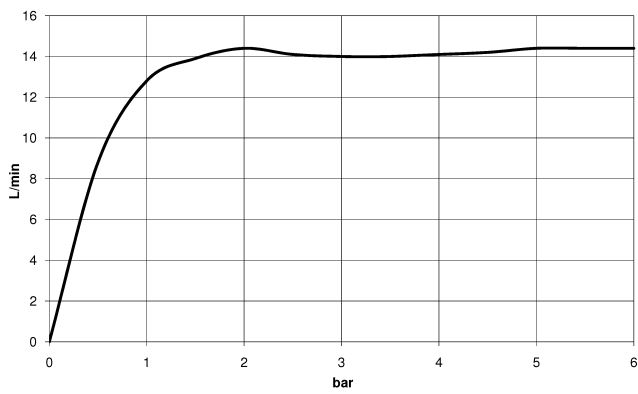

26 024 661 Product version from 10/1/2023

mm [inch]

Flow rate chart

Codes & Standards

DIN 4109

EN 1717

ISO 3822

Scottish Water
Byelaws