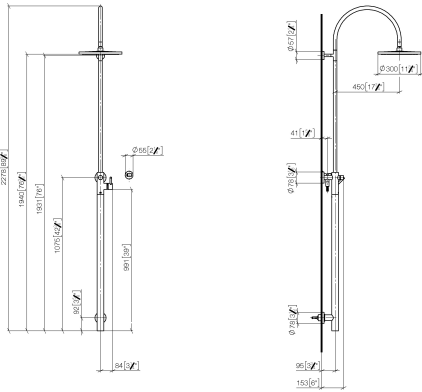

	Hand shower FlowReduce 120 mm - Brushed Dark Platinum	28 012 979-99 0010
---	--	-----------------------

Required miscellaneous

	Hand shower FlowReduce 130 mm - Brushed Dark Platinum	28 016 979-99 0010
---	--	-----------------------

26 024 661 Product version from 10/1/2023

mm [inch]

Flow rate chart

Codes & Standards

DIN 4109

EN 1717

ISO 3822

Scottish Water
Byelaws