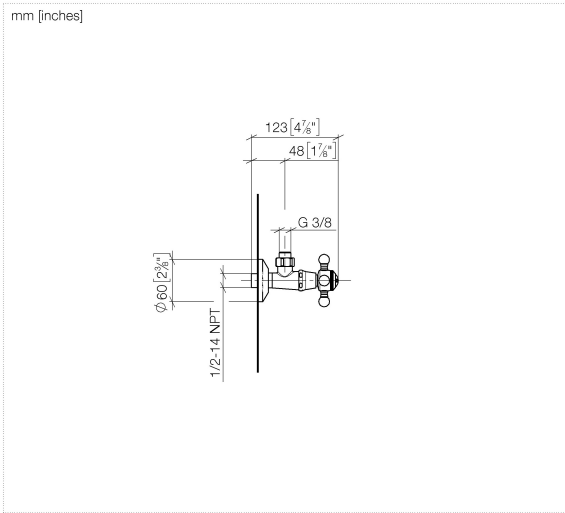

22 900 360 Product version up to 5/1/2024

- rosette Ø 60 mm
- porcelain insert COLD

	Chrome	22 900 360-00
	Brushed Platinum	22 900 360-06
	Platinum	22 900 360-08
	Durabrand (23kt Gold)	22 900 360-09
	Brushed Durabrand (23kt Gold)	22 900 360-28
	Brushed Gold (PVD)	22 900 360-37
	Brushed Dark Brass (PVD)	22 900 360-39
	Brushed Bronze (PVD)	22 900 360-42
	Brushed Dark Platinum	22 900 360-99

22 900 360 Product version up to 5/1/2024

Flow rate chart

22 900 360 Product version up to 5/1/2024

Parts for other finishes can be found here: [Brushed Platinum](#)

Spare parts list

No.	Item Number	Name	Quantity used	Delivery time
8	09 20 83 006 90	Handle Ø 21 x 7,5 mm -	1.00	14
1	04 27 01 003 00-00	Rosette Ø 60 x 15 mm - Chrome	1.00	20
2	90 23 30 040 00-00	Union piece - Chrome	1.00	20
11	04 30 30 029 00 90	Mounting theft-proof -	1.00	14
3	90 90 03 023 01 90	Head part Grease chamber 1/2" -	1.00	14
4	09 21 02 055-00	Cover 24 x 29 x 30 mm - Chrome	1.00	20
10	09 20 36 005-00	Handle Ø 28 x 7 mm - Chrome	1.00	20
9	09 26 01 010 90	Cover Porcelain insert plate COLD -	1.00	14
6	09 20 36 004-00	Handle 15 x 15 x 28 mm - Chrome	4.00	20
7	09 20 36 002-00	Handle Ø 29,5 x 30 mm - Chrome	1.00	20
5	04 20 36 002 06-00	Handle Madison Cold - Chrome	1.00	20