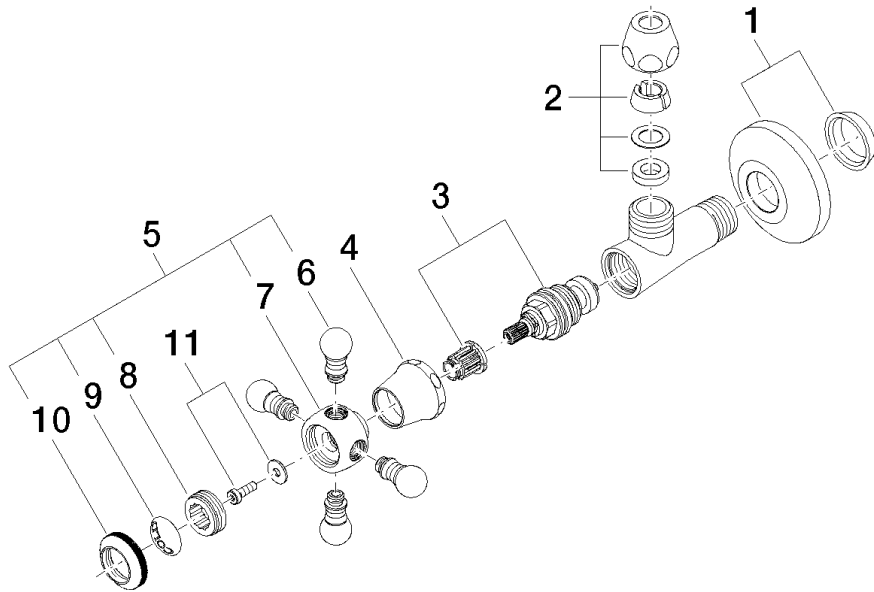

22 900 360 Product version up to 5/1/2024

- rosette Ø 60 mm
- porcelain insert COLD

	Chrome	22 900 360-00
	Brushed Platinum	22 900 360-06
	Platinum	22 900 360-08
	Durabrand (23kt Gold)	22 900 360-09
	Brushed Durabrand (23kt Gold)	22 900 360-28
	Brushed Gold (PVD)	22 900 360-37
	Brushed Dark Brass (PVD)	22 900 360-39
	Brushed Bronze (PVD)	22 900 360-42
	Brushed Dark Platinum	22 900 360-99

22 900 360 Product version up to 5/1/2024

Flow rate chart

22 900 360 Product version up to 5/1/2024

Parts for other finishes can be found here: [Brushed Platinum](#)

Spare parts list

No.	Item Number	Name	Quantity used	Delivery time
8	09 20 83 006 90	Handle Ø 21 x 7,5 mm -	1.00	14
1	04 27 01 003 00-00	Rosette Ø 60 x 15 mm - Chrome	1.00	20
2	90 23 30 040 00-00	Union piece - Chrome	1.00	20
11	04 30 30 029 00 90	Mounting theft-proof -	1.00	14
3	90 90 03 023 01 90	Head part Grease chamber 1/2" -	1.00	14
4	09 21 02 055-00	Cover 24 x 29 x 30 mm - Chrome	1.00	20
10	09 20 36 005-00	Handle Ø 28 x 7 mm - Chrome	1.00	20
9	09 26 01 010 90	Cover Porcelain insert plate COLD -	1.00	14
6	09 20 36 004-00	Handle 15 x 15 x 28 mm - Chrome	4.00	20
7	09 20 36 002-00	Handle Ø 29,5 x 30 mm - Chrome	1.00	20
5	04 20 36 002 06-00	Handle Madison Cold - Chrome	1.00	20