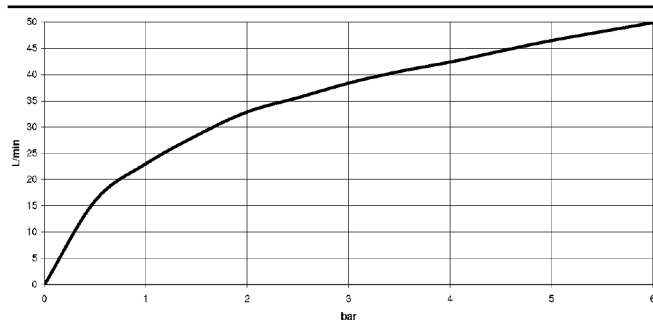

22 900 360 Product version up to 5/1/2024

- rosette Ø 60 mm
- porcelain insert COLD

	Chrome	22 900 360-00
	Brushed Platinum	22 900 360-06
	Platinum	22 900 360-08
	Durabrand (23kt Gold)	22 900 360-09
	Brushed Durabrand (23kt Gold)	22 900 360-28
	Brushed Gold (PVD)	22 900 360-37
	Brushed Dark Brass (PVD)	22 900 360-39
	Brushed Bronze (PVD)	22 900 360-42
	Brushed Dark Platinum	22 900 360-99

22 900 360 Product version up to 5/1/2024

Flow rate chart

22 900 360 Product version up to 5/1/2024

Parts for other finishes can be found here: [Brushed Platinum](#)

Spare parts list

No.	Item Number	Name	Quantity used	Delivery time
8	09 20 83 006 90	Handle Ø 21 x 7,5 mm -	1.00	14
1	04 27 01 003 00-00	Rosette Ø 60 x 15 mm - Chrome	1.00	20
2	90 23 30 040 00-00	Union piece - Chrome	1.00	20
11	04 30 30 029 00 90	Mounting theft-proof -	1.00	14
3	90 90 03 023 01 90	Head part Grease chamber 1/2" -	1.00	14
4	09 21 02 055-00	Cover 24 x 29 x 30 mm - Chrome	1.00	20
10	09 20 36 005-00	Handle Ø 28 x 7 mm - Chrome	1.00	20
9	09 26 01 010 90	Cover Porcelain insert plate COLD -	1.00	14
6	09 20 36 004-00	Handle 15 x 15 x 28 mm - Chrome	4.00	20
7	09 20 36 002-00	Handle Ø 29,5 x 30 mm - Chrome	1.00	20
5	04 20 36 002 06-00	Handle Madison Cold - Chrome	1.00	20