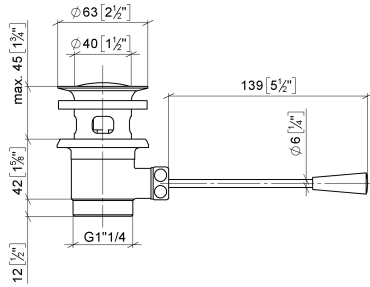

10 300 970 Product version from 10/1/2023

- length of knee lever 185 mm

Only suitable for basins with an overflow.

	Durabronz (23kt Gold)	10 300 970-09
	Chrome	10 300 970-00
	Brushed Platinum	10 300 970-06
	Platinum	10 300 970-08
	Dark Chrome	10 300 970-19
	Light Gold (PVD)	10 300 970-26
	Brushed Light Gold (PVD)	10 300 970-27
	Brushed Durabronz (23kt Gold)	10 300 970-28
	Matte Black	10 300 970-33
	Brushed Gold (PVD)	10 300 970-37
	Brushed Dark Brass (PVD)	10 300 970-39
	Brushed Bronze (PVD)	10 300 970-42
	Brushed Dark Bronze (PVD)	10 300 970-43
	Brushed Champagne (22kt Gold)	10 300 970-46
	Champagne (22kt Gold)	10 300 970-47
	Brushed Chrome	10 300 970-93
	Brushed Dark Platinum	10 300 970-99

10 300 970 Product version from 10/1/2023

mm [inches]  
1:2

10 300 970 Product version from 10/1/2023

Parts for other finishes can be found here: [Chrome](#)

### Spare parts list

No.	Item Number	Name	Quantity used	Delivery time
10	09 20 01 040-09	Pull button for pop-up waste Ø 15 x 37 mm - Durabron (23kt Gold)	1.00	-
Spare part can no longer be ordered, please order the replacement item				
9	09 23 30 003-09	Mounting for pop-up waste 1/2" - Durabron (23kt Gold)	1.00	-
Spare part can no longer be ordered, please order the replacement item				
1	90 11 01 026 00-09	Cup Ø 63 - Durabron (23kt Gold)	1.00	54
2	04 31 20 016 00-09	Plug for 1 1/4" pop-up waste Ø 46 x 67,5 mm - Durabron (23kt Gold)	1.00	54
8	09 30 11 049 90	Centering disc 10,2 x 18 x 2 mm -	1.00	14
5	09 11 01 023-09	Basin Waste Lower part 1 1/4" - Durabron (23kt Gold)	1.00	54
4	09 14 03 025 90	Washer Profile seal Ø 64 x 6 mm -	1.00	14
6	09 14 05 040 90	Washer for pop-up waste Ø 18 x 6,5 mm -	1.00	14
7	09 31 09 055-09	Ball rod Ø 5 x 180 mm - Durabron (23kt Gold)	1.00	-
Spare part can no longer be ordered, please order the replacement item				
3	04 28 10 026 00 90	Plug for 1 1/4" pop-up waste -	1.00	14