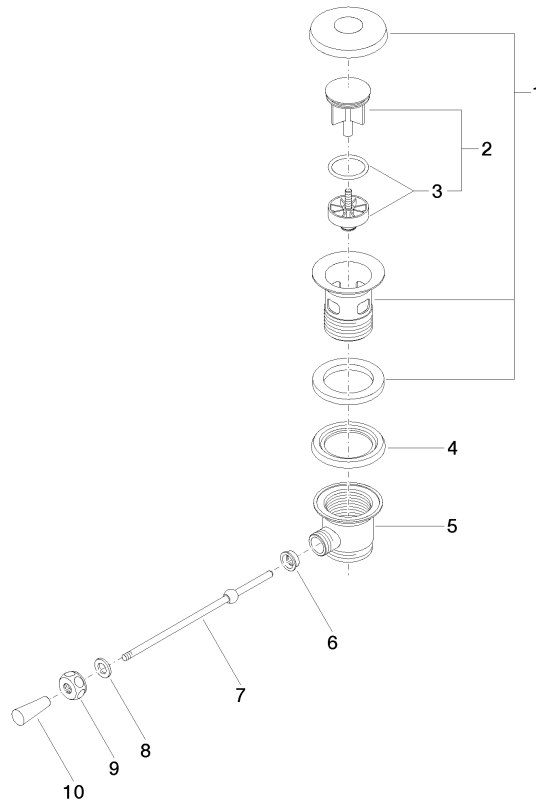

10 300 970 Product version from 10/1/2023

- length of knee lever 185 mm

Only suitable for basins with an overflow.

	Durabronz (23kt Gold)	10 300 970-09
	Chrome	10 300 970-00
	Brushed Platinum	10 300 970-06
	Platinum	10 300 970-08
	Dark Chrome	10 300 970-19
	Light Gold (PVD)	10 300 970-26
	Brushed Light Gold (PVD)	10 300 970-27
	Brushed Durabronz (23kt Gold)	10 300 970-28
	Matte Black	10 300 970-33
	Brushed Gold (PVD)	10 300 970-37
	Brushed Dark Brass (PVD)	10 300 970-39
	Brushed Bronze (PVD)	10 300 970-42
	Brushed Dark Bronze (PVD)	10 300 970-43
	Brushed Champagne (22kt Gold)	10 300 970-46
	Champagne (22kt Gold)	10 300 970-47
	Brushed Chrome	10 300 970-93
	Brushed Dark Platinum	10 300 970-99

10 300 970 Product version from 10/1/2023

mm [inches]  
1:2

10 300 970 Product version from 10/1/2023

Parts for other finishes can be found here: [Chrome](#)

### Spare parts list

No.	Item Number	Name	Quantity used	Delivery time
10	09 20 01 040-09	Pull button for pop-up waste Ø 15 x 37 mm - Durabron (23kt Gold)	1.00	-
Spare part can no longer be ordered, please order the replacement item				
9	09 23 30 003-09	Mounting for pop-up waste 1/2" - Durabron (23kt Gold)	1.00	-
Spare part can no longer be ordered, please order the replacement item				
1	90 11 01 026 00-09	Cup Ø 63 - Durabron (23kt Gold)	1.00	54
2	04 31 20 016 00-09	Plug for 1 1/4" pop-up waste Ø 46 x 67,5 mm - Durabron (23kt Gold)	1.00	54
8	09 30 11 049 90	Centering disc 10,2 x 18 x 2 mm -	1.00	14
5	09 11 01 023-09	Basin Waste Lower part 1 1/4" - Durabron (23kt Gold)	1.00	54
4	09 14 03 025 90	Washer Profile seal Ø 64 x 6 mm -	1.00	14
6	09 14 05 040 90	Washer for pop-up waste Ø 18 x 6,5 mm -	1.00	14
7	09 31 09 055-09	Ball rod Ø 5 x 180 mm - Durabron (23kt Gold)	1.00	-
Spare part can no longer be ordered, please order the replacement item				
3	04 28 10 026 00 90	Plug for 1 1/4" pop-up waste -	1.00	14