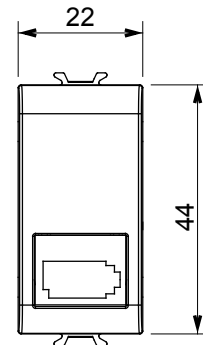

Wide range of control devices, sockets for power supply (conforming to national and international standards) signal pick-up, climate control, comfort management, technical alarm signalling and emergency lighting management. The ChoruSmart modular devices are available in five colours, glossy white, satin white, natural beige, satin black and lacquered titanium and in various sizes from 1/2, 1, 2 and 3 modules. Thanks to the mounting supports for rectangular, square and round boxes, endless combinations can be created with the ChoruSmart range of plates.

Category	Telephone socket-outlet	Description	6 contacts
Colour	Glossy Titanium	Standard	British
Connection	Screw-on terminals	No. modules	1
Electrocod	3720	Material	Technopolymer

DIMENSIONAL

STANDARDS/APPROVALS