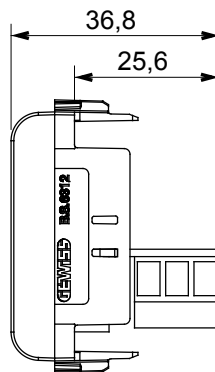

Wide range of control devices, sockets for power supply (conforming to national and international standards) signal pick-up, climate control, comfort management, technical alarm signalling and emergency lighting management. The ChoruSmart modular devices are available in five colours, glossy white, satin white, natural beige, satin black and lacquered titanium and in various sizes from 1/2, 1, 2 and 3 modules. Thanks to the mounting supports for rectangular, square and round boxes, endless combinations can be created with the ChoruSmart range of plates.

Category	Telephone socket-outlet	Description	6 contacts
Colour	Glossy Titanium	Standard	British
Connection	Screw-on terminals	No. modules	1
Electrocod	3720	Material	Technopolymer

DIMENSIONAL

STANDARDS/APPROVALS