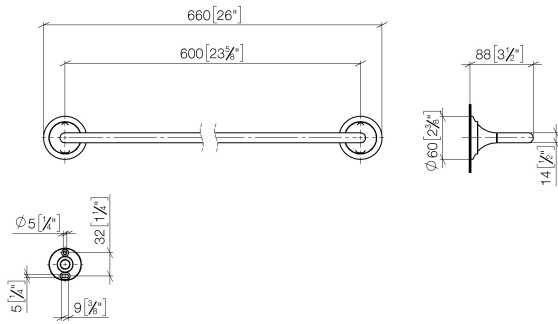

83 060 809 Product version from 3/13/2017 to 8/29/2019

- gauge 600 mm
- width 660mm
- height 60 mm
- rosette Ø 60 mm
- 88mm projection

	Brushed Durabronz (23kt Gold)	83 060 809-28
	Chrome	83 060 809-00
	Brushed Platinum	83 060 809-06
	Platinum	83 060 809-08
	Dark Chrome	83 060 809-19
	Brushed Light Gold (PVD)	83 060 809-27
	Brushed Gold (PVD)	83 060 809-37
	Brushed Dark Brass (PVD)	83 060 809-39
	Brushed Bronze (PVD)	83 060 809-42
	Brushed Dark Bronze (PVD)	83 060 809-43
	Brushed Champagne (22kt Gold)	83 060 809-46
	Champagne (22kt Gold)	83 060 809-47
	Brushed Dark Platinum	83 060 809-99

83 060 809 Product version from 3/13/2017 to 8/29/2019

mm [inches]

83 060 809 Product version from 3/13/2017 to 8/29/2019

Parts for other finishes can be found here: [Chrome](#)

Spare parts list

No.	Item Number	Name	Quantity used	Delivery time
2	90 17 20 759 00 90	Holder Wall plate Ø 45 x 16 mm -	2.00	14
1	05 30 31 025 00 90	Mounting Bolt Round head 4,5 x 60 mm -	1.00	14