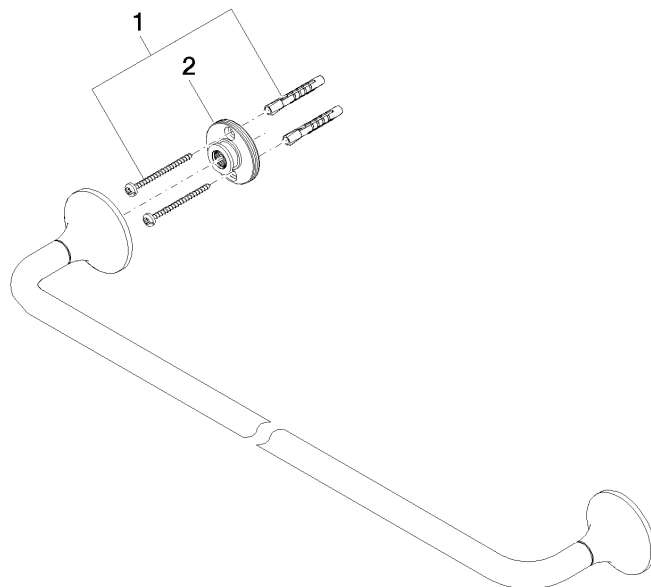

83 060 809 Product version from 3/13/2017 to 8/29/2019

- gauge 600 mm
- width 660mm
- height 60 mm
- rosette Ø 60 mm
- 88mm projection

	Brushed Durabronz (23kt Gold)	83 060 809-28
	Chrome	83 060 809-00
	Brushed Platinum	83 060 809-06
	Platinum	83 060 809-08
	Dark Chrome	83 060 809-19
	Brushed Light Gold (PVD)	83 060 809-27
	Brushed Gold (PVD)	83 060 809-37
	Brushed Dark Brass (PVD)	83 060 809-39
	Brushed Bronze (PVD)	83 060 809-42
	Brushed Dark Bronze (PVD)	83 060 809-43
	Brushed Champagne (22kt Gold)	83 060 809-46
	Champagne (22kt Gold)	83 060 809-47
	Brushed Dark Platinum	83 060 809-99

83 060 809 Product version from 3/13/2017 to 8/29/2019

mm [inches]

83 060 809 Product version from 3/13/2017 to 8/29/2019

Parts for other finishes can be found here: [Chrome](#)

Spare parts list

No.	Item Number	Name	Quantity used	Delivery time
2	90 17 20 759 00 90	Holder Wall plate Ø 45 x 16 mm -	2.00	14
1	05 30 31 025 00 90	Mounting Bolt Round head 4,5 x 60 mm -	1.00	14