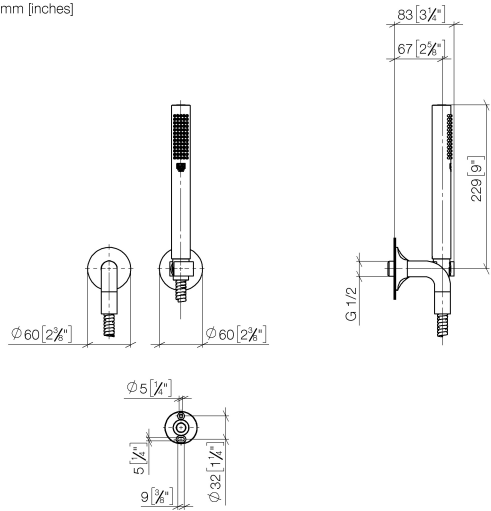

27 808 809 Product version from 3/13/2017 to 6/3/2020

- COMPACT RAIN, max. flow rate 15 l/min (at 3 bar)
- Function from: 5 l/min
- inherently safe from back flow.
- with anti-scale system
- metal shower hose 1250mm with integrated anti-twist protection

Technical data:

- rosette for wall elbow Ø 60mm
- rosette for shower holder Ø 60mm
- 1/2" wall elbow
- 3/8" shower outlet

Notes:

	Brushed Durabronz (23kt Gold)	27 808 809-28
	Chrome	27 808 809-00
	Brushed Platinum	27 808 809-06
	Platinum	27 808 809-08
	Dark Chrome	27 808 809-19
	Brushed Gold (PVD)	27 808 809-37
	Brushed Dark Brass (PVD)	27 808 809-39
	Brushed Bronze (PVD)	27 808 809-42
	Brushed Dark Bronze (PVD)	27 808 809-43
	Brushed Champagne (22kt Gold)	27 808 809-46
	Champagne (22kt Gold)	27 808 809-47
	Brushed Dark Platinum	27 808 809-99

Recommended miscellaneous

	Concealed wall elbow - •min. recess depth 90 mm •max. recess depth 163 mm	35 085 970 90
---	--	---------------

27 808 809 Product version from 3/13/2017 to 6/3/2020

mm [inches]

Spare parts list

No.	Item Number	Name	Quantity used	Delivery time
2	28 450 809-28	VAIA Wall elbow - Brushed Durabron (23kt Gold)	1.00	40
1	28 019 979-28	Hand shower - Brushed Durabron (23kt Gold)	1.00	-
Spare part can no longer be ordered, please order the replacement item				
3	28 050 809-28	VAIA Wall bracket - Brushed Durabron (23kt Gold)	1.00	40
4	90 14 20 026 00 90	Washer 14 x 8 x 2 mm Centellen WS 3820 -	1.00	14
5	90 30 02 072 00-28	Metal shower hose 1/2" x 3/8" x 1250 mm - Brushed Durabron (23kt Gold)	1.00	40