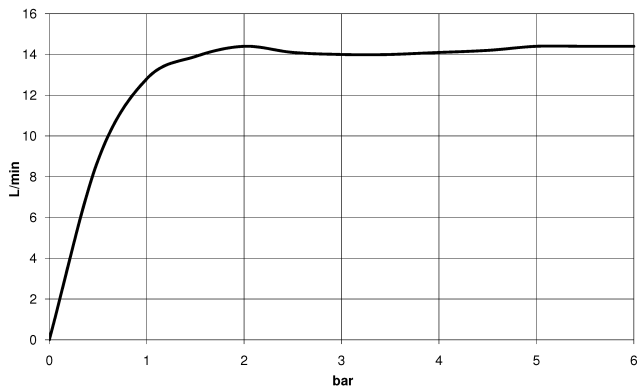

Flow rate chart

Codes & Standards

DIN 4109

EN 1717

ISO 3822

Scottish Water
Byelaws

UK Water Supply
Regulations

Ü-Zeichen