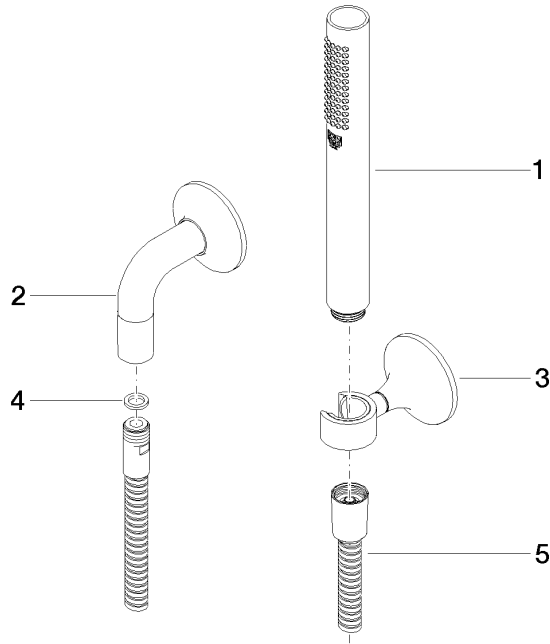

Technical data:

- rosette for wall elbow Ø 60mm
- rosette for shower holder Ø 60mm
- 1/2" wall elbow
- 3/8" shower outlet

Notes:

	Brushed Durabronz (23kt Gold)	27 808 809-28
	Chrome	27 808 809-00
	Brushed Platinum	27 808 809-06
	Platinum	27 808 809-08
	Dark Chrome	27 808 809-19
	Brushed Gold (PVD)	27 808 809-37
	Brushed Dark Brass (PVD)	27 808 809-39
	Brushed Bronze (PVD)	27 808 809-42
	Brushed Dark Bronze (PVD)	27 808 809-43
	Brushed Champagne (22kt Gold)	27 808 809-46
	Champagne (22kt Gold)	27 808 809-47
	Brushed Dark Platinum	27 808 809-99

Recommended miscellaneous

	Concealed wall elbow - •min. recess depth 90 mm •max. recess depth 163 mm	35 085 970 90
---	--	---------------

27 808 809 Product version from 3/13/2017 to 6/3/2020

mm [inches]

VAIA Hand shower set with individual rosettes - Brushed Durabronz (23kt Gold)

VAIA

27 808 809 Product version from 3/13/2017 to 6/3/2020

Certificates and sustainability

LGA_29

LGA_28

Belgaqua_22_280_2 WRAS_1810

Spare parts list

No.	Item Number	Name	Quantity used	Delivery time
2	28 450 809-28	VAIA Wall elbow - Brushed Durabron (23kt Gold)	1.00	40
1	28 019 979-28	Hand shower - Brushed Durabron (23kt Gold)	1.00	-
Spare part can no longer be ordered, please order the replacement item				
3	28 050 809-28	VAIA Wall bracket - Brushed Durabron (23kt Gold)	1.00	40
4	90 14 20 026 00 90	Washer 14 x 8 x 2 mm Centellen WS 3820 -	1.00	14
5	90 30 02 072 00-28	Metal shower hose 1/2" x 3/8" x 1250 mm - Brushed Durabron (23kt Gold)	1.00	40