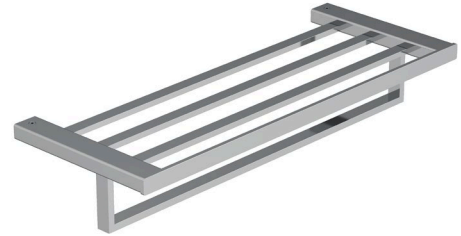

## Technische Daten/ Technical Data

KLUDI-VELA C

towel shelf with bath towel holder

Ref.: 3198905

Finishes:

05 chrome

Product description

Manufacturer KLUDI GmbH & Co. KG

Typ: KLUDI-VELA C

towel shelf with bath towel holder

Ref.: 3198905

towel shelf with bath towel holder

wall mounted

with fixing material screws and dowels

wall holder metal

Produktabbildung/ Product picture