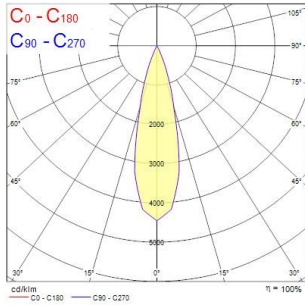

Myriad Adjustable Square - Black with White bezel

MYRIAD ADJ SQUARE BLACK 2700K PHDIM WHITE BZ
2058041

PRODUCT OVERVIEW

Product name	MYRIAD ADJ SQUARE BLACK 2700K PHDIM WHITE BZ
Technology	LED
Cap/Base	N/A
Housing	PC Polycarbonate
Mount	Ceiling recessed mounting
Environment	Indoor
Warranty	5 years
Fixture luminous flux (lm)	567
Luminaire efficacy (lm/W)	57
LOR (%)	100
Colour temperature (K)	2700
Light colour	Candlelight
CRI (Ra)	85
Colour Variation Initial (SDCM)	SDCM3
Photobiological Risk Group	RG1
Total power consumption (W)	10
Electrical protection	Class II
Housing colour	Black
IP rating	IP20
IK rating	IK02
Product EAN number	5025768580415

PHOTOMETRY

Myriad Adjustable Square - Black with White bezel MYRIAD ADJ SQUARE BLACK 2700K PHDIM WHITE BZ 2058041

Distance [m]	Cone diameter [m]	Beam diameter [m]	Beam diameter [ft]	Illuminance [lx]
0.5	0.23	0.23	13.2"	1038
1.0	0.47	0.47	13.2"	260
1.5	0.70	0.70	13.2"	112
2.0	0.94	0.94	13.2"	61
2.5	1.17	1.17	13.2"	44
3.0	1.41	1.41	13.2"	31

Distance [m] Cone diameter [m]
 C0-C180 (Half beam angle: 26.4°)

TECHNICAL DRAWINGS