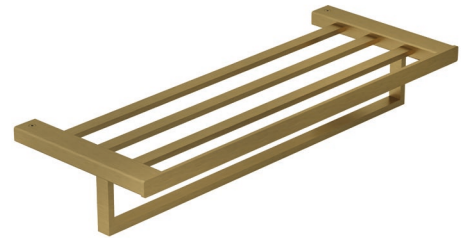

Technische Daten/ Technical Data

KLUDI-VELA C

towel shelf with bath towel holder

Ref.: 31989NO

Finishes:

NO Brushed Gold (18) PVD

Product description

Manufacturer KLUDI GmbH & Co. KG

Typ: KLUDI-VELA C

towel shelf with bath towel holder

Ref.: 31989NO

towel shelf with bath towel holder

wall mounted

with fixing material screws and dowels

wall holder metal

Produktabbildung/ Product picture