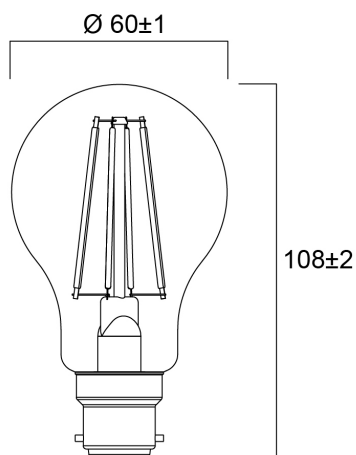

ToLEDo RT GLS V5 CL DIM 806LM 827 B22 SL

Item No: 0029312

SYLVANIA

Perfect for decorative and general lighting applications and creates a warm ambiance similar to traditional lamps Same look, size and functionality as incandescent lamps Omni-directional light distribution Suitable replacement for incandescent and halogen lamps Gives same sparkling light effect as incandescent lamp Dimensionally identical to incandescent lamps - fits all fixtures Environment friendly - no mercury and lower CO2 emissions Dimmable with approved dimmers

Technical Assets

Dimensions (mm)

Photometrics

ToLEDo RT GLS V5 CL DIM 806LM 827 B22 SL

Item No: 0029312

SYLVANIA

General data

Product name	ToLEDo RT GLS V5 CL DIM 806LM 827 B22 SL
Technology	LED
Watt (Rated) (W)	7
Fixture rating	Open
General application	Hospitality, Residential & Consumer
Operating temperature range (°C)	-10°C...+45°C
Performance ambient temperature Tq (°C)	25
ETIM Class	EC001959
Warranty	3 years

Lifetime data

Lifespan L70 B50	15000
Average life (Nominal) (h)	15000
Average life (Rated) (h)	15000

Physical data

Nominal Product Length (mm)	106
Nominal Product Diameter (mm)	60
Weight (kg)	0.03

Packaging

Product EAN number	5410288293127
Packaging single length / height (cm)	6.6
Packaging single width (cm)	6.6
Packaging single depth (cm)	12.0
DUN14 (inner)	15410288293124
Units per outer package	6
Packaging outer length / height (cm)	20.6
Packaging outer width (cm)	14.0
Packaging outer depth (cm)	13.0