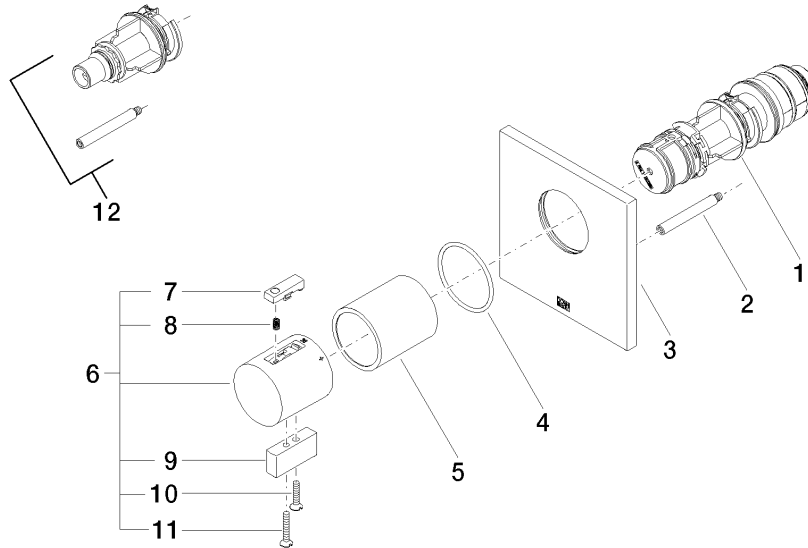

LGA_29

LGA_29

LGA_29

EPD-DOR-20230287

-IBA1-EN

Environmental.prod
uct-declarat

xTOOL Concealed thermostat without volume control 1/2" - Brushed Durabross SERIES SPECIFIC (23kt Gold)

36 501 985 Product version up to 2/2/2021

Spare parts list

No.	Item Number	Name	Quantity used	Delivery time
10	09 30 30 159-28	Mounting Countersunk screw with slot M4 x 20 mm - Brushed Durabross (23kt Gold)	1.00	40
5	90 21 02 112 00-28	Sleeve - Brushed Durabross (23kt Gold)	1.00	40
4	90 14 10 049 00 90	O-Ring 45,69 x 2,62 mm -	1.00	14
3	09 11 02 196-28	xTOOL Rosette 120 x 120 x 8,5 mm - Brushed Durabross (23kt Gold)	1.00	-
Spare part can no longer be ordered, please order the replacement item				
	091102533-28	Cover for xTOOL - Brushed Durabross (23kt Gold)		
7	90 21 33 011 00-13	Repair kit for thermostat handle - black	1.00	14
9	09 20 33 006-28	Handle Ø 58 x 23 mm - Brushed Durabross (23kt Gold)	1.00	40
1	90 15 02 065 00 90	Thermostat cartridge with control unit Ø 44 x 147 mm -	1.00	14
12	12 178 970 90	Extension 46 mm -	1.00	14
6	04 17 33 006 00-28	Handle for thermostat 48 x 50 x 46 mm - Brushed Durabross (23kt Gold)	1.00	-
Spare part can no longer be ordered, please order the replacement item				
8	90 16 02 027 00 90	Spring Ø 4,5 x 7,5 mm -	1.00	14
11	09 30 30 160-28	Mounting Countersunk screw with slot M4 x 25 mm - Brushed Durabross (23kt Gold)	2.00	40
2	90 31 09 095 00 90	Rod -	1.00	14