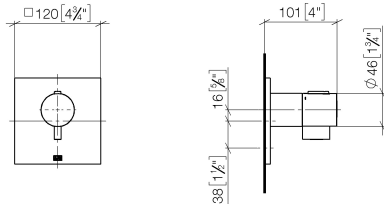

Recommended miscellaneous

	xGRID Attachment set for integrating in the dry wall construction -	12 340 970 90
---	--	---------------

Required miscellaneous

	xTOOL Concealed thermostat module without volume control -	35 503 970 90
	• min. recess depth 95 mm	
	• max. recess depth 160 mm	

Required miscellaneous

	xGRID Installation track 555 mm -	12 360 970 90
---	--	---------------

xTOOL Concealed thermostat without volume control 1/2" - Brushed Durabronze (23kt Gold) SERIES SPECIFIC

36 501 985 Product version up to 2/2/2021
mm [inches]