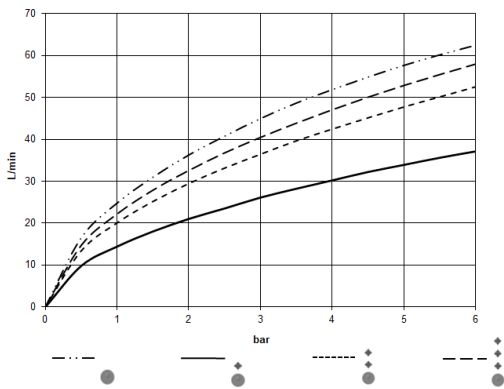

Flow rate chart

Codes & Standards

DIN 4109

EN 1111

ISO 3822

Scottish Water
Byelaws

UK Water Supply
Regulations

Ü-Zeichen