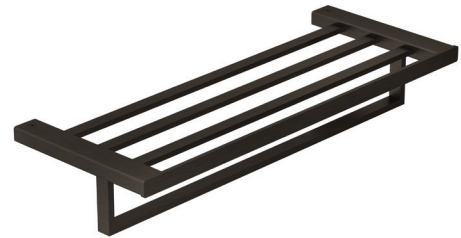

Technische Daten/ Technical Data

KLUDI-VELA C

towel shelf with bath towel holder

Ref.: 31989N2

Finishes:

N2 Brushed Gunmetal PVD

Product description

Manufacturer KLUDI GmbH & Co. KG

Typ: KLUDI-VELA C

towel shelf with bath towel holder

Ref.: 31989N2

towel shelf with bath towel holder

wall mounted

with fixing material screws and dowels

wall holder metal

Produktabbildung/ Product picture