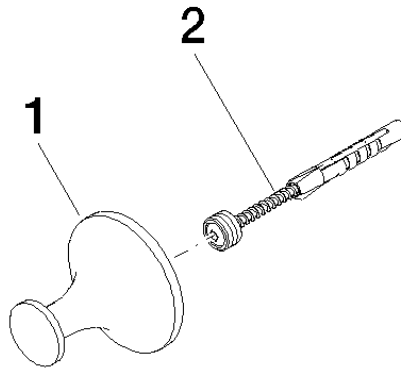

83 251 809 Product version from 4/1/2024

- 46mm projection
- rosette Ø 50 mm

	Brushed Dark Platinum	83 251 809-99
	Chrome	83 251 809-00
	Brushed Platinum	83 251 809-06
	Platinum	83 251 809-08
	Dark Chrome	83 251 809-19
	Brushed Durabronze (23kt Gold)	83 251 809-28
	Brushed Gold (PVD)	83 251 809-37
	Brushed Dark Brass (PVD)	83 251 809-39
	Brushed Bronze (PVD)	83 251 809-42
	Brushed Dark Bronze (PVD)	83 251 809-43
	Brushed Champagne (22kt Gold)	83 251 809-46
	Champagne (22kt Gold)	83 251 809-47

83 251 809 Product version from 4/1/2024

mm [inches]

83 251 809 Product version from 4/1/2024

Parts for other finishes can be found here: [Chrome](#)

Spare parts list

No.	Item Number	Name	Quantity used	Delivery time
1	08 18 60 536-99	Hooks Ø 50 x 46 mm - Brushed Dark Platinum	1.00	40
2	05 24 04 506 00 90	Mounting for hook -	1.00	14