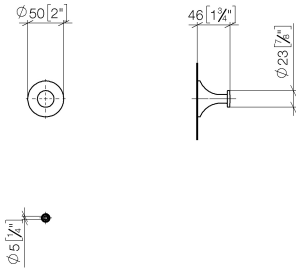

83 251 809 Product version from 4/1/2024

- 46mm projection
- rosette Ø 50 mm

	Brushed Dark Platinum	83 251 809-99
	Chrome	83 251 809-00
	Brushed Platinum	83 251 809-06
	Platinum	83 251 809-08
	Dark Chrome	83 251 809-19
	Brushed Durabronze (23kt Gold)	83 251 809-28
	Brushed Gold (PVD)	83 251 809-37
	Brushed Dark Brass (PVD)	83 251 809-39
	Brushed Bronze (PVD)	83 251 809-42
	Brushed Dark Bronze (PVD)	83 251 809-43
	Brushed Champagne (22kt Gold)	83 251 809-46
	Champagne (22kt Gold)	83 251 809-47

83 251 809 Product version from 4/1/2024

mm [inches]

83 251 809 Product version from 4/1/2024

Parts for other finishes can be found here: [Chrome](#)

Spare parts list

No.	Item Number	Name	Quantity used	Delivery time
1	08 18 60 536-99	Hooks Ø 50 x 46 mm - Brushed Dark Platinum	1.00	40
2	05 24 04 506 00 90	Mounting for hook -	1.00	14