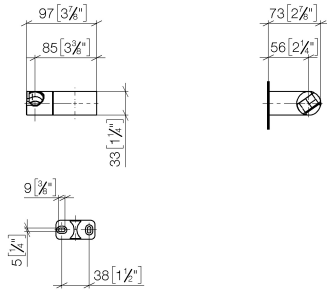

28 060 970 Product version from 10/1/2023

- pivotable 75°

	Matte Black	28 060 970-33
	Chrome	28 060 970-00
	Brushed Platinum	28 060 970-06
	Platinum	28 060 970-08
	Dark Chrome	28 060 970-19
	Light Gold (PVD)	28 060 970-26
	Brushed Light Gold (PVD)	28 060 970-27
	Brushed Durabronze (23kt Gold)	28 060 970-28
	Brushed Gold (PVD)	28 060 970-37
	Brushed Dark Brass (PVD)	28 060 970-39
	Brushed Bronze (PVD)	28 060 970-42
	Brushed Dark Bronze (PVD)	28 060 970-43
	Brushed Champagne (22kt Gold)	28 060 970-46
	Champagne (22kt Gold)	28 060 970-47
	Brushed Chrome	28 060 970-93
	Brushed Dark Platinum	28 060 970-99

28 060 970 Product version from 10/1/2023

mm [inches]

28 060 970 Product version from 10/1/2023

Parts for other finishes can be found here: [Chrome](#)

### Spare parts list

No.	Item Number	Name	Quantity used	Delivery time
2	09 31 11 009 90	Mounting Threaded pin with hexagon socket with pins M5 x 5 mm -	2.00	14
1	09 12 12 212 90	Receptacle for hand shower 25,08 x 33 x 26,04 mm -	1.00	14
3	05 30 31 025 00 90	Mounting Bolt Round head 4,5 x 60 mm -	1.00	14
4	08 30 11 563 90	Holder 55 x 27 x 20 mm -	1.00	14