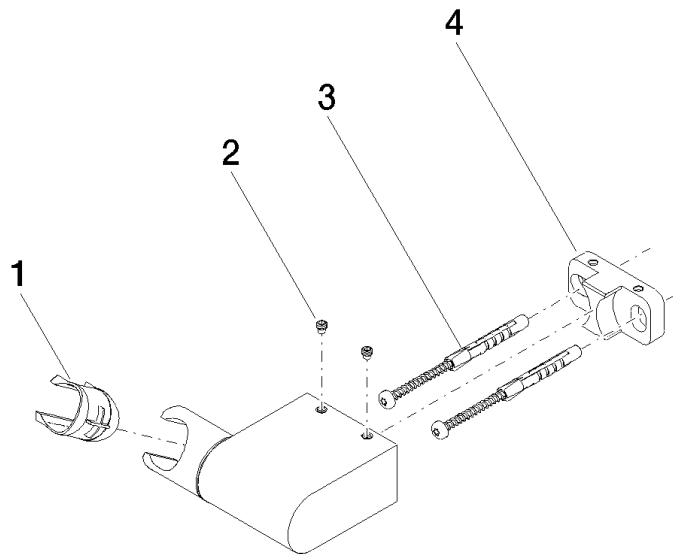

28 060 970 Product version from 10/1/2023

- pivotable 75°

	Matte Black	28 060 970-33
	Chrome	28 060 970-00
	Brushed Platinum	28 060 970-06
	Platinum	28 060 970-08
	Dark Chrome	28 060 970-19
	Light Gold (PVD)	28 060 970-26
	Brushed Light Gold (PVD)	28 060 970-27
	Brushed Durabronze (23kt Gold)	28 060 970-28
	Brushed Gold (PVD)	28 060 970-37
	Brushed Dark Brass (PVD)	28 060 970-39
	Brushed Bronze (PVD)	28 060 970-42
	Brushed Dark Bronze (PVD)	28 060 970-43
	Brushed Champagne (22kt Gold)	28 060 970-46
	Champagne (22kt Gold)	28 060 970-47
	Brushed Chrome	28 060 970-93
	Brushed Dark Platinum	28 060 970-99

28 060 970 Product version from 10/1/2023

mm [inches]

28 060 970 Product version from 10/1/2023

Parts for other finishes can be found here: [Chrome](#)

### Spare parts list

No.	Item Number	Name	Quantity used	Delivery time
2	09 31 11 009 90	Mounting Threaded pin with hexagon socket with pins M5 x 5 mm -	2.00	14
1	09 12 12 212 90	Receptacle for hand shower 25,08 x 33 x 26,04 mm -	1.00	14
3	05 30 31 025 00 90	Mounting Bolt Round head 4,5 x 60 mm -	1.00	14
4	08 30 11 563 90	Holder 55 x 27 x 20 mm -	1.00	14