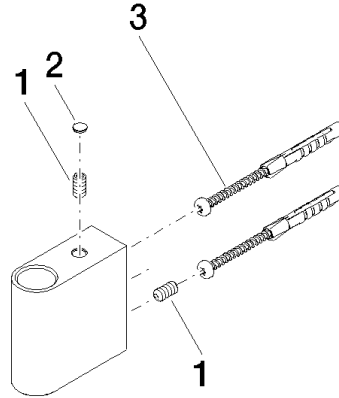

**Holder for rain showers 140 x 95 x 90 mm - Dark Chrome**

**SPARE PARTS**

90 17 11 149 00

	Dark Chrome	90 17 11 149 00-19
	Chrome	90 17 11 149 00-00
	Brushed Platinum	90 17 11 149 00-06
	Platinum	90 17 11 149 00-08
	Matte White	90 17 11 149 00-10
	Light Gold (PVD)	90 17 11 149 00-26
	Brushed Light Gold (PVD)	90 17 11 149 00-27
	Brushed Durabronze (23kt Gold)	90 17 11 149 00-28
	Matte Black	90 17 11 149 00-33
	Brushed Bronze (PVD)	90 17 11 149 00-42
	Brushed Champagne (22kt Gold)	90 17 11 149 00-46
	Champagne (22kt Gold)	90 17 11 149 00-47
	Brushed Chrome	90 17 11 149 00-93
	Brushed Dark Platinum	90 17 11 149 00-99

Holder for rain showers 140 x 95 x 90 mm - Dark Chrome

SPARE PARTS

---

90 17 11 149 00

Holder for rain showers 140 x 95 x 90 mm - Dark Chrome

SPARE PARTS

90 17 11 149 00

90 17 11 149 00

### Spare parts list

No.	Item Number	Name	Quantity used	Delivery time
3	05 30 31 025 00 90	Mounting Bolt Round head 4,5 x 60 mm -	1.00	14
2	90 31 20 087 00-19	Plug with O-ring Ø 7 x 2,1 mm - Dark Chrome	1.00	40
1	09 31 11 211 90	Mounting Threaded pin with hexagon socket with cup point M6 x 12 mm -	2.00	14