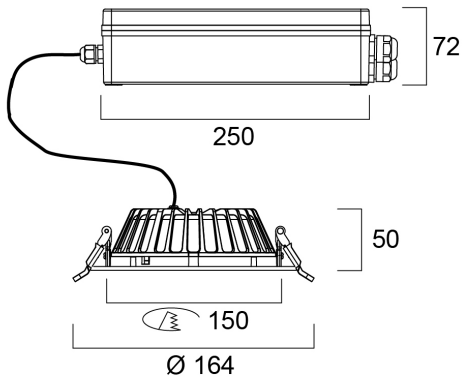

Technical drawings