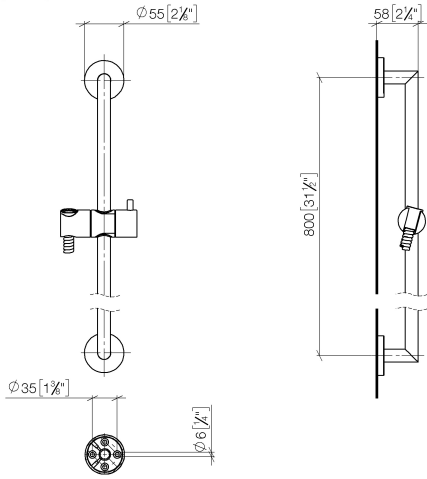

26 413 625 Product version from 10/1/2023

- metal shower hose 1750mm with integrated anti-twist protection
- shower hose connector 3/8"
- slide bar

Technical data:

- gauge 800 mm
- rosette Ø 55 mm
- Pipe diameter 18 mm

Required miscellaneous

	Hand shower 120 mm - Platinum	28 012 979-08
---	--------------------------------------	---------------

Required miscellaneous

	Hand shower FlowReduce 120 mm - Platinum	28 012 979-08 0010
	<ul style="list-style-type: none"> • 5 jets • Ø 120 mm 	

26 413 625 Product version from 10/1/2023

mm [inches]

Codes & Standards

ASME A112.18.1	cUPC	Scottish Water Byelaws	UK Water Supply Regulations
----------------	------	---------------------------	--------------------------------

XP P 41-280

Certificates and sustainability

ACS_20 ACC LY	WRAS_2009	IAPMO_4976
---------------	-----------	------------

Spare parts list

No.	Item Number	Name	Quantity used	Delivery time
2	90 14 10 032 00 90	O-Ring 18,1 x 1,6 mm -	2.00	14
6	28 322 970-08	Metal shower hose 1/2" x 3/8" x 1750 mm - Platinum	1.00	54
4	05 28 22 590 01-08	Pipe for shower set 21 x 818 x 60 mm - Platinum	1.00	54
3	08 27 62 500-08	Rosette Ø 55 x 9,5 mm - Platinum	2.00	54
5	12 580 970-08	Slide unit - Platinum	1.00	54
1	05 17 62 500 00 90	Attachment set round M50 x 1,5 mm -	2.00	14