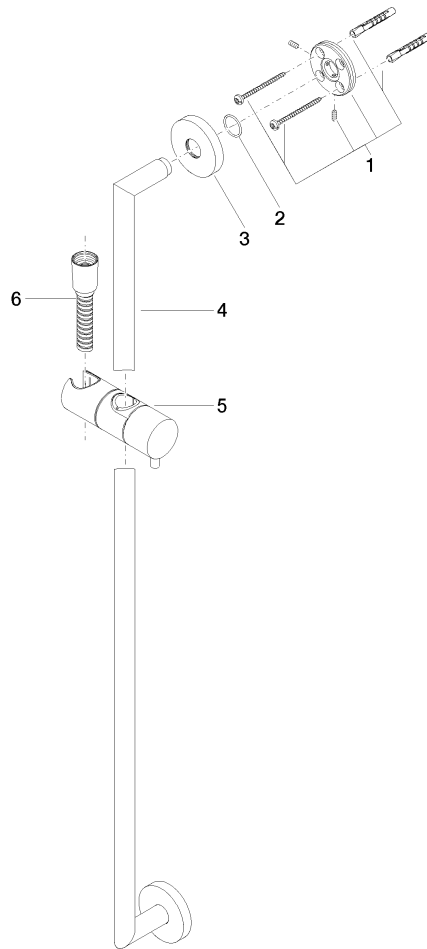

26 413 625 Product version from 10/1/2023

- metal shower hose 1750mm with integrated anti-twist protection
- shower hose connector 3/8"
- slide bar

Technical data:

- gauge 800 mm
- rosette Ø 55 mm
- Pipe diameter 18 mm

Required miscellaneous

	Hand shower 120 mm - Platinum	28 012 979-08
---	--------------------------------------	---------------

Required miscellaneous

	Hand shower FlowReduce 120 mm - Platinum	28 012 979-08 0010
	<ul style="list-style-type: none"> • 5 jets • Ø 120 mm 	

26 413 625 Product version from 10/1/2023

mm [inches]

Codes & Standards

ASME A112.18.1	cUPC	Scottish Water Byelaws	UK Water Supply Regulations
----------------	------	---------------------------	--------------------------------

XP P 41-280

Certificates and sustainability

ACS_20 ACC LY	WRAS_2009	IAPMO_4976
---------------	-----------	------------

Spare parts list

No.	Item Number	Name	Quantity used	Delivery time
2	90 14 10 032 00 90	O-Ring 18,1 x 1,6 mm -	2.00	14
6	28 322 970-08	Metal shower hose 1/2" x 3/8" x 1750 mm - Platinum	1.00	54
4	05 28 22 590 01-08	Pipe for shower set 21 x 818 x 60 mm - Platinum	1.00	54
3	08 27 62 500-08	Rosette Ø 55 x 9,5 mm - Platinum	2.00	54
5	12 580 970-08	Slide unit - Platinum	1.00	54
1	05 17 62 500 00 90	Attachment set round M50 x 1,5 mm -	2.00	14