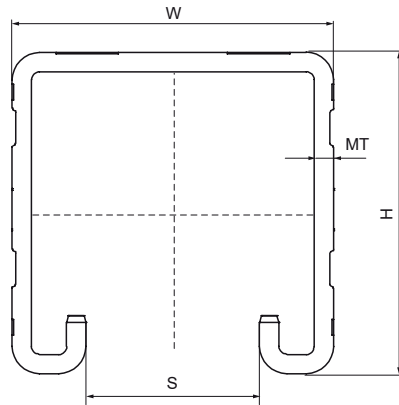

## Walraven RapidStrut® channel (pg) no slot

(H0411)

for medium weight fixing applications

### Features & benefits

- universal channel system
- inward formed flanges with serrated profile for extra grip
- pre-galvanized
- For more information about the max. allowed load please refer to the loading tables or our online datasheet 'Walraven RapidStrut® Data Sheet'.

Product Number	Type	Total Height	Total Width	Total Length	Material Thickness	Profile Opening
<i>Reference Letter</i>		<i>H</i>	<i>W</i>	<i>L</i>	<i>MT</i>	<i>S</i>
<i>Unit description</i>		<i>mm</i>	<i>mm</i>	<i>mm</i>	<i>mm</i>	<i>mm</i>
6505640	41   H	41	41	6,000	2.50	22
6505620	21   H	21	41	6,000	2.50	22