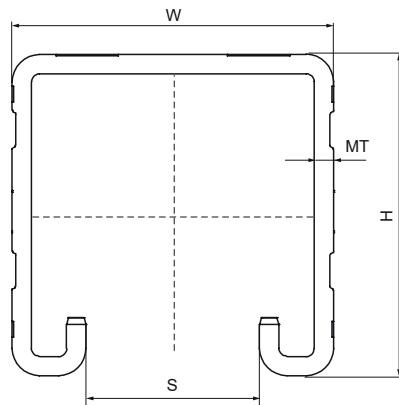

Walraven RapidStrut® channel (pg) no slot

(H0411)

for medium weight fixing applications

Features & benefits

- universal channel system
- inward formed flanges with serrated profile for extra grip
- pre-galvanized
- For more information about the max. allowed load please refer to the loading tables or our online datasheet 'Walraven RapidStrut® Data Sheet'.

| Product Number | VVS Number | Type | Total Height | Total Width | Total Length | Material Thickness | Profile Opening |
|-------------------------|------------|--------|--------------|-------------|--------------|--------------------|-----------------|
| <i>Reference Letter</i> | | | <i>H</i> | <i>W</i> | <i>L</i> | <i>MT</i> | <i>S</i> |
| <i>Unit description</i> | | | <i>mm</i> | <i>mm</i> | <i>mm</i> | <i>mm</i> | <i>mm</i> |
| 6505640 | 18040452 | 41 H | 41 | 41 | 6,000 | 2.50 | 22 |
| 6505620 | 18040431 | 21 H | 21 | 41 | 6,000 | 2.50 | 22 |