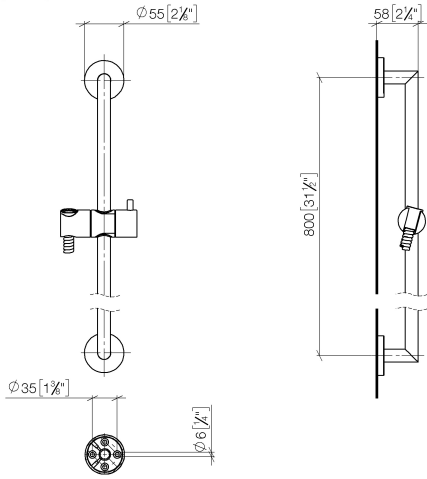

26 413 625 Product version from 10/1/2023

- metal shower hose 1750mm with integrated anti-twist protection
- shower hose connector 3/8"
- slide bar

Technical data:

- gauge 800 mm
- rosette Ø 55 mm
- Pipe diameter 18 mm

26 413 625 Product version from 10/1/2023

mm [inches]

Codes & Standards

ASME A112.18.1	cUPC	Scottish Water Byelaws	UK Water Supply Regulations
----------------	------	---------------------------	--------------------------------

XP P 41-280

Certificates and sustainability

ACS_20 ACC LY	WRAS_2009	IAPMO_4976
---------------	-----------	------------

Spare parts list

No.	Item Number	Name	Quantity used	Delivery time
1	05 17 62 500 00 90	Attachment set round M50 x 1,5 mm -	2.00	14
4	05 28 22 590 01-33	Pipe for shower set 21 x 818 x 60 mm - Matte Black	1.00	40
5	12 580 970-33	Slide unit - Matte Black	1.00	20
3	08 27 62 500-33	Rosette Ø 55 x 9,5 mm - Matte Black	2.00	40
2	90 14 10 032 00 90	O-Ring 18,1 x 1,6 mm -	2.00	14
6	28 322 970-33	Metal shower hose 1/2" x 3/8" x 1750 mm - Matte Black	1.00	14