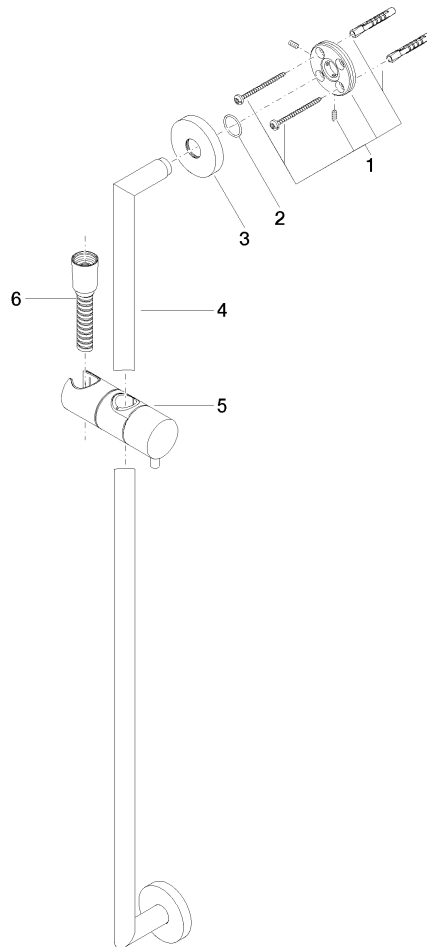

26 413 625 Product version from 10/1/2023

- metal shower hose 1750mm with integrated anti-twist protection
- shower hose connector 3/8"
- slide bar

Technical data:

- gauge 800 mm
- rosette Ø 55 mm
- Pipe diameter 18 mm

Notes:

- This article does not include a hand shower!

This article does not include a hand shower!

Recommended miscellaneous

	Concealed wall elbow - - Matte Black	35 085 970 90
	<ul style="list-style-type: none"> • min. recess depth 90 mm • max. recess depth 163 mm 	

26 413 625 Product version from 10/1/2023

mm [inches]

Codes & Standards

ASME A112.18.1	cUPC	Scottish Water Byelaws	UK Water Supply Regulations
----------------	------	---------------------------	--------------------------------

XP P 41-280

Certificates and sustainability

ACS_20 ACC LY	WRAS_2009	IAPMO_4976
---------------	-----------	------------

Spare parts list

No.	Item Number	Name	Quantity used	Delivery time
1	05 17 62 500 00 90	Attachment set round M50 x 1,5 mm -	2.00	14
4	05 28 22 590 01-33	Pipe for shower set 21 x 818 x 60 mm - Matte Black	1.00	40
5	12 580 970-33	Slide unit - Matte Black	1.00	20
3	08 27 62 500-33	Rosette Ø 55 x 9,5 mm - Matte Black	2.00	40
2	90 14 10 032 00 90	O-Ring 18,1 x 1,6 mm -	2.00	14
6	28 322 970-33	Metal shower hose 1/2" x 3/8" x 1750 mm - Matte Black	1.00	14