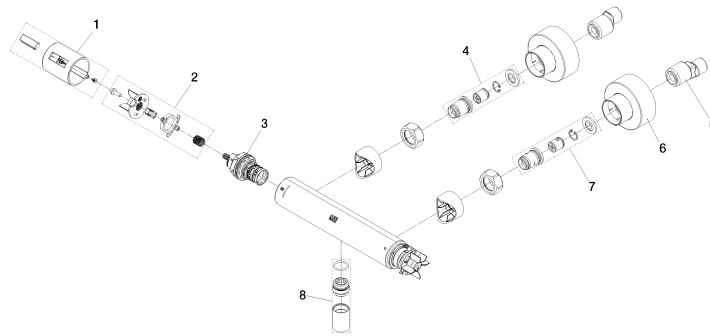

Shower thermostat for wall mounting - Brushed Dark Bronze (PVD)

SERIES-VARIOUS

34 445 979 Product version from 6/1/2025

- without regulator handle
- with FlowReduce function
- slide-on rosettes Ø 70 mm
- 3/8" shower outlet
- 1/2" connection
- gauge 150 mm - 13 mm

mm [inches]

Flow rate chart

Codes & Standards

EN 1717

Shower thermostat for wall mounting - Brushed Dark Bronze (PVD)

SERIES-VARIOUS

34 445 979 Product version from 6/1/2025

Certificates and sustainability

EPD-DOR-20230287 Belgaqua_25-342-2
-IBA1-EN
Environmental.prod
uct-declarat

34 445 979 Product version from 6/1/2025

Parts for other finishes can be found here: [Chrome](#)

Spare parts list

No.	Item Number	Name	Quantity used	Delivery time
3	90 15 02 071 00 90	Thermostat cartridge -	1.00	14
1	90 17 33 030 01-43	handle	1.00	-
Spare part can no longer be ordered, please order the replacement item				
2	90 12 12 072 00 90	Retainer for thermostat handle Ø 15 x 12 mm -	1.00	14
6	90 31 20 057 00-43	Rosette two-piece Ø 70 mm - Brushed Dark Bronze (PVD)	1.00	-
Spare part can no longer be ordered, please order the replacement item				
5	04 11 04 030 00 90	S-connection with sound damper and seal 1 pair G1/2 x G3/4 -	1.00	14
7	90 31 20 540 00 90	Connection Seat without lug right -	1.00	14
4	90 31 20 530 00 90	Connection Seat without lug left -	1.00	14
8	90 21 02 069 01-43	cover	1.00	-
Spare part can no longer be ordered, please order the replacement item				