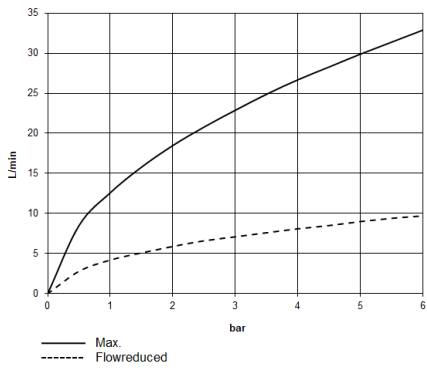

Flow rate chart

Codes & Standards

EN 1717