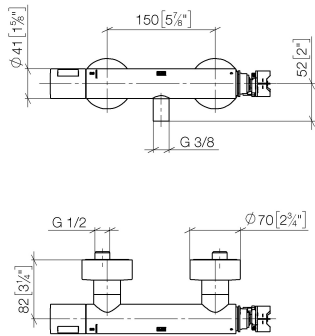

Shower thermostat for wall mounting - Brushed Dark Bronze (PVD)

SERIES-VARIOUS

34 445 979 Product version from 6/1/2025

- without regulator handle
- with FlowReduce function
- slide-on rosettes Ø 70 mm
- 3/8" shower outlet
- 1/2" connection
- gauge 150 mm - 13 mm

mm [inches]

Flow rate chart

Codes & Standards

EN 1717

Shower thermostat for wall mounting - Brushed Dark Bronze (PVD)

SERIES-VARIOUS

34 445 979 Product version from 6/1/2025

Certificates and sustainability