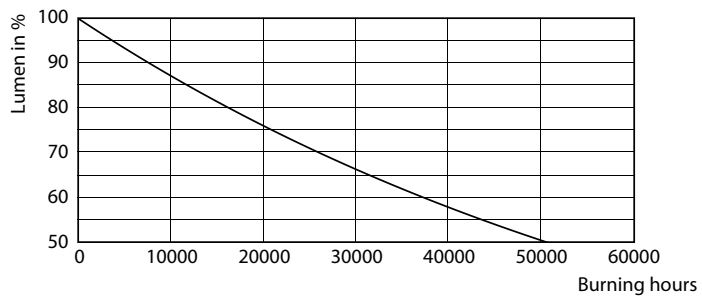

Trueforce CorePro LED HPL

Levensduur

Life Expectancy Diagram

Lumen Maintenance Diagram - TForce Core LED HPL 36W E27 827 FR