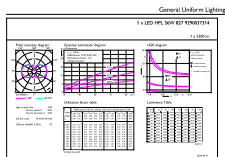

General uniform lighting - TForce Core LED HPL 36W E27 827 FR