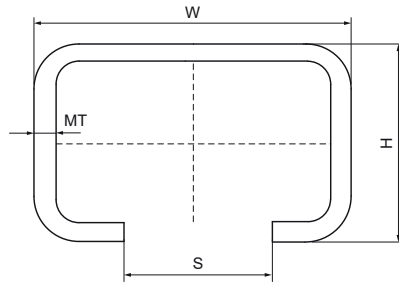

### Features & benefits

- C-profile
- for a quick and easy fixing
- with continuous perforation
- distance between rail end and first hole is always equal
- a continuous graduated centimetre scale on one side
- material: steel 1.0242
- pre-galvanized
- for detailed technical information about our RAL marked products, please see the RAL datasheet in our web catalogue
- for more information about the max. allowed load (Faz) please refer to the loading tables or our online datasheet "Technical Details Walraven RapidRail®"

| Product Number   | Type  | Total Height | Total Width | Total Length | Material Thickness | Profile Opening |
|------------------|-------|--------------|-------------|--------------|--------------------|-----------------|
| Reference Letter |       | H            | W           | L            | MT                 | S               |
| Unit description |       | mm           | mm          | mm           | mm                 | mm              |
| 6505002          | 30x30 | 30           | 30          | 2,000        | 2.00               | 15              |
| 6505030          | 30x45 | 45           | 30          | 2,000        | 2.00               | 15              |
| 6505235          | 38x40 | 40           | 38          | 2,000        | 2.00               | 15              |
| 6505302          | 30x30 | 30           | 30          | 3,000        | 2.00               | 15              |
| 6505335          | 38x40 | 40           | 38          | 3,000        | 2.00               | 15              |
| 6505602          | 30x30 | 30           | 30          | 6,000        | 2.00               | 15              |
| 6505630          | 30x45 | 45           | 30          | 6,000        | 2.00               | 15              |
| 6505635          | 38x40 | 40           | 38          | 6,000        | 2.00               | 15              |
| 6505435          | 38x40 | 40           | 38          | 4,000        | 2.00               | 15              |