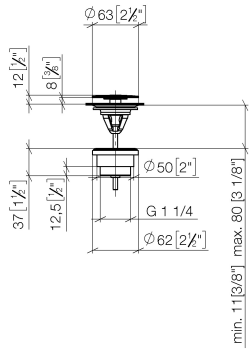

mm [inches]

10 126 970 Product version from 10/1/2023

Parts for other finishes can be found here: [Chrome](#)

Spare parts list

No.	Item Number	Name	Quantity used	Delivery time
3	09 11 01 038-09	Cup for pop-up waste Press closing Ø 63 - Durabrace (23kt Gold)	1.00	54
5	09 14 03 153 90	Washer for press closing Ø 59,5 x 6,3 mm -	1.00	14
4	09 14 05 061 90	Washer for press closing 63 mm -	1.00	14
1	09 31 20 097-09	Plug Ø 63 x 48 mm - Durabrace (23kt Gold)	1.00	54
6	09 11 10 156-09	Connection - Durabrace (23kt Gold)	1.00	-
Spare part can no longer be ordered, please order the replacement item				
2	09 30 30 179 90	Mounting Countersunk screw with hexagon socket M6 x80 mm -	1.00	14