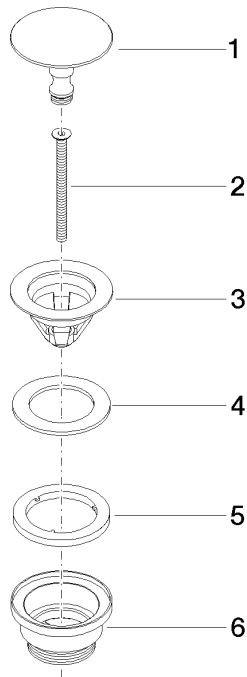

10 126 970 Product version from 10/1/2023

	Durabronz (23kt Gold)	10 126 970-09
	Chrome	10 126 970-00
	Brushed Platinum	10 126 970-06
	Platinum	10 126 970-08
	Dark Chrome	10 126 970-19
	Light Gold (PVD)	10 126 970-26
	Brushed Light Gold (PVD)	10 126 970-27
	Brushed Durabronz (23kt Gold)	10 126 970-28
	Matte Black	10 126 970-33
	Brushed Gold (PVD)	10 126 970-37
	Brushed Dark Brass (PVD)	10 126 970-39
	Brushed Bronze (PVD)	10 126 970-42
	Brushed Dark Bronze (PVD)	10 126 970-43
	Brushed Champagne (22kt Gold)	10 126 970-46
	Champagne (22kt Gold)	10 126 970-47
	Brushed Chrome	10 126 970-93
	Brushed Dark Platinum	10 126 970-99

Basin Waste without press-closing 1 1/4" - Durabronze (23kt Gold)

SERIES-VARIOUS

10 126 970 Product version from 10/1/2023

Only suitable for sinks without an overflow.

10 126 970 Product version from 10/1/2023

mm [inches]

10 126 970 Product version from 10/1/2023

Parts for other finishes can be found here: [Chrome](#)

Spare parts list

No.	Item Number	Name	Quantity used	Delivery time
3	09 11 01 038-09	Cup for pop-up waste Press closing Ø 63 - Durabrace (23kt Gold)	1.00	54
5	09 14 03 153 90	Washer for press closing Ø 59,5 x 6,3 mm -	1.00	14
4	09 14 05 061 90	Washer for press closing 63 mm -	1.00	14
1	09 31 20 097-09	Plug Ø 63 x 48 mm - Durabrace (23kt Gold)	1.00	54
6	09 11 10 156-09	Connection - Durabrace (23kt Gold)	1.00	-
Spare part can no longer be ordered, please order the replacement item				
2	09 30 30 179 90	Mounting Countersunk screw with hexagon socket M6 x80 mm -	1.00	14