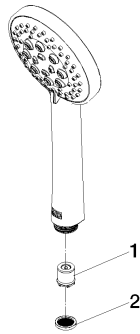

Hand shower 100 mm - Brushed Dark Platinum

SERIES-VARIOUS

28 018 979 Product version from 4/1/2024

- spray head Ø 100mm
- Three or five settings: COMPACT RAIN, COMPACT SOFT FLOW, COMPACT AQUAPRESSURE FLOW, max. flow rate 15 l/min (at 3 bar)
- Function from: 6.8 l/min
- 1/2" connection
- inherently safe from back flow
- with anti-scale system

28 018 979 Product version from 4/1/2024

mm [inches]

Flow rate chart

Codes & Standards

DIN 4109

EN 1112

ISO 3822

Scottish Water
Byelaws

UK Water Supply
Regulations

Ü-Zeichen

Hand shower 100 mm - Brushed Dark Platinum

SERIES-VARIOUS

28 018 979 Product version from 4/1/2024

Certificates and sustainability

DVGW_DW-
6517DN0

LGA_29

WRAS_2210

28 018 979 Product version from 4/1/2024

Parts for other finishes can be found here: [Chrome](#)

Spare parts list

No.	Item Number	Name	Quantity used	Delivery time
2	09 23 01 039 90	Sieve seal Ø 19 x 5,5 mm -	1.00	14
1	09 23 01 046 90	Back-flow preventer 15 l/min. -	1.00	14