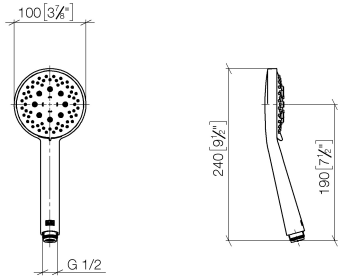

Hand shower 100 mm - Brushed Dark Platinum

SERIES-VARIOUS

28 018 979 Product version from 4/1/2024

- spray head Ø 100mm
- Three or five settings: COMPACT RAIN, COMPACT SOFT FLOW, COMPACT AQUAPRESSURE FLOW, max. flow rate 15 l/min (at 3 bar)
- Function from: 6.8 l/min
- 1/2" connection
- inherently safe from back flow
- with anti-scale system

Notes:

	Brushed Dark Platinum	28 018 979-99
	Chrome	28 018 979-00
	Brushed Platinum	28 018 979-06
	Platinum	28 018 979-08
	Dark Chrome	28 018 979-19
	Light Gold (PVD)	28 018 979-26
	Brushed Light Gold (PVD)	28 018 979-27
	Brushed Durabrass (23kt Gold)	28 018 979-28
	Matte Black	28 018 979-33
	Brushed Gold (PVD)	28 018 979-37
	Brushed Dark Brass (PVD)	28 018 979-39
	Brushed Bronze (PVD)	28 018 979-42
	Brushed Dark Bronze (PVD)	28 018 979-43
	Brushed Champagne (22kt Gold)	28 018 979-46
	Champagne (22kt Gold)	28 018 979-47
	Brushed Chrome	28 018 979-93

28 018 979 Product version from 4/1/2024

mm [inches]

Flow rate chart

Codes & Standards

DIN 4109

EN 1112

ISO 3822

Scottish Water
Byelaws

WRAS_2210

28 018 979 Product version from 4/1/2024

Parts for other finishes can be found here: [Chrome](#)

Spare parts list

No.	Item Number	Name	Quantity used	Delivery time
2	09 23 01 039 90	Sieve seal Ø 19 x 5,5 mm -	1.00	14
1	09 23 01 046 90	Back-flow preventer 15 l/min. -	1.00	14