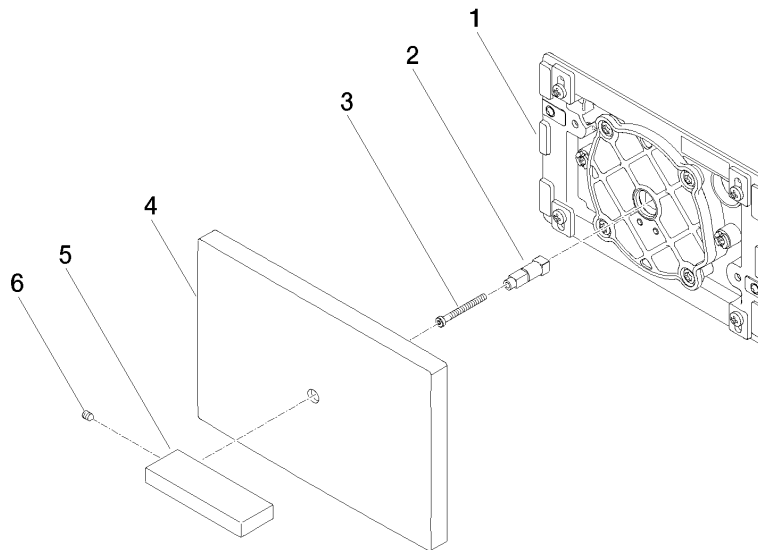

Cover plate for the concealed WC cistern made by TeCe - Brushed Durabrass **SERIES-VARIOUS**  
(23kt Gold)

12 660 979 Product version up to 5/27/2021

- cover plate 150 x 240 x 15 mm
- flush handle with rotary operation and two-volume technology (full flush/partial flush)

Cover plate for the concealed WC cistern made by TeCe - Brushed Durabronz (23kt Gold) SERIES-VARIOUS

12 660 979 Product version up to 5/27/2021  
mm [inches]

**Cover plate for the concealed WC cistern made by TeCe - Brushed Durabronz (23kt Gold)      SERIES-VARIOUS**

12 660 979    Product version up to 5/27/2021

Parts for other finishes can be found here: [Chrome](#)

**Spare parts list**

No.	Item Number	Name	Quantity used	Delivery time
1	04 28 01 053 00 90	Connection 210 x 140 x 25 mm -	1.00	14
5	09 20 97 057-28	Handle for lever handle set 90 x 30 x 12 mm - Brushed Durabronz (23kt Gold)	1.00	40
3	09 30 30 086 90	Mounting Cylinder head screw with hexagon socket Low profile M4 x 45 mm -	1.00	14
6	09 31 11 058 90	Mounting Threaded pin with hexagon socket with cup point M5 x 8 mm -	1.00	14
4	09 11 01 179-28	Cover 240 x 150 x 16 mm - Brushed Durabronz (23kt Gold)	1.00	-
Spare part can no longer be ordered, please order the replacement item				
2	09 18 20 038 90	Mounting Ø 9,9 x 35 mm -	1.00	14