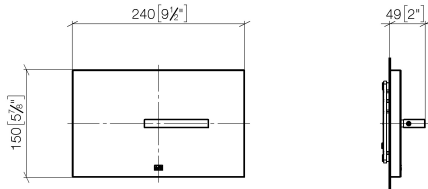

Cover plate for the concealed WC cistern made by TeCe - Brushed Durabronz (23kt Gold) SERIES-VARIOUS

12 660 979 Product version up to 5/27/2021
mm [inches]