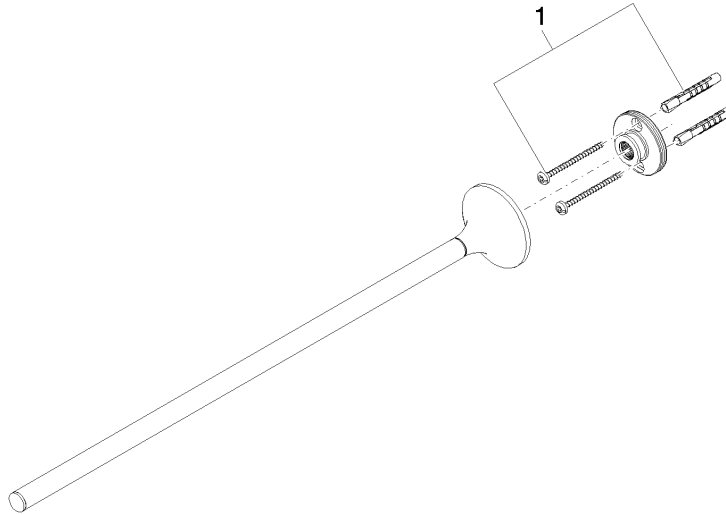

VAIA Towel bar 1-piece non-swivel - Platinum

VAIA

83 211 809 Product version from 3/13/2017 to 8/29/2019

- rosette Ø 60 mm
- 452mm projection

	Platinum	83 211 809-08
	Chrome	83 211 809-00
	Brushed Platinum	83 211 809-06
	Dark Chrome	83 211 809-19
	Brushed Durabrass (23kt Gold)	83 211 809-28
	Brushed Gold (PVD)	83 211 809-37
	Brushed Dark Brass (PVD)	83 211 809-39
	Brushed Bronze (PVD)	83 211 809-42
	Brushed Dark Bronze (PVD)	83 211 809-43
	Brushed Champagne (22kt Gold)	83 211 809-46
	Champagne (22kt Gold)	83 211 809-47
	Brushed Dark Platinum	83 211 809-99

83 211 809 Product version from 3/13/2017 to 8/29/2019

mm [inches]

83 211 809 Product version from 3/13/2017 to 8/29/2019

Parts for other finishes can be found here: [Chrome](#)

Spare parts list

No.	Item Number	Name	Quantity used	Delivery time
1	05 30 31 025 00 90	Mounting Bolt Round head 4,5 x 60 mm -	1.00	14