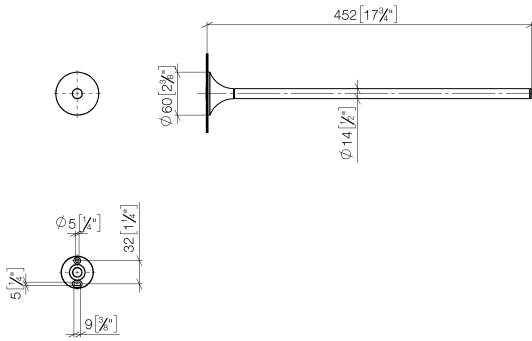

VAIA Towel bar 1-piece non-swivel - Platinum

VAIA

83 211 809 Product version from 3/13/2017 to 8/29/2019

- rosette Ø 60 mm
- 452mm projection

	Platinum	83 211 809-08
	Chrome	83 211 809-00
	Brushed Platinum	83 211 809-06
	Dark Chrome	83 211 809-19
	Brushed Durabrass (23kt Gold)	83 211 809-28
	Brushed Gold (PVD)	83 211 809-37
	Brushed Dark Brass (PVD)	83 211 809-39
	Brushed Bronze (PVD)	83 211 809-42
	Brushed Dark Bronze (PVD)	83 211 809-43
	Brushed Champagne (22kt Gold)	83 211 809-46
	Champagne (22kt Gold)	83 211 809-47
	Brushed Dark Platinum	83 211 809-99

83 211 809 Product version from 3/13/2017 to 8/29/2019

mm [inches]

83 211 809 Product version from 3/13/2017 to 8/29/2019

Parts for other finishes can be found here: [Chrome](#)

Spare parts list

No.	Item Number	Name	Quantity used	Delivery time
1	05 30 31 025 00 90	Mounting Bolt Round head 4,5 x 60 mm -	1.00	14