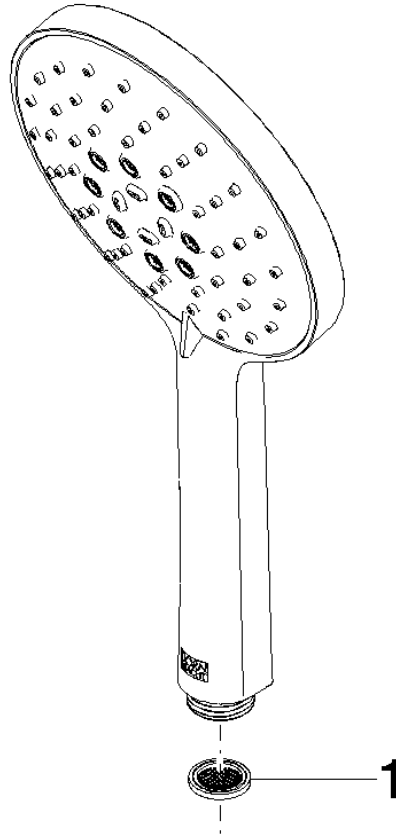

28 016 979 Product version from 4/1/2024

- spray head Ø 130 mm
- Three or five settings: COMPACT RAIN, COMPACT SOFT FLOW, COMPACT AQUAPRESSURE FLOW, max. flow rate 15 l/min (at 3 bar)
- Function from: 6.8 l/min
- 1/2" connection
- inherently safe from back flow.
- with anti-scale system

28 016 979 Product version from 4/1/2024

mm [inches]

Flow rate chart

Codes & Standards

DIN 4109

EN 1112

ISO 3822

Scottish Water
Byelaws

UK Water Supply
Regulations

Ü-Zeichen

Hand shower 130 mm - Brushed Dark Platinum

SERIES-VARIOUS

28 016 979 Product version from 4/1/2024

Certificates and sustainability

DVGW_DW-
6517DN0

LGA_29

WRAS_260402

28 016 979 Product version from 4/1/2024

Parts for other finishes can be found here: [Chrome](#)

Spare parts list

No.	Item Number	Name	Quantity used	Delivery time
1	09 23 01 039 90	Sieve seal Ø 19 x 5,5 mm -	1.00	14