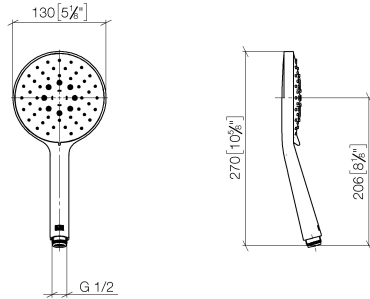

28 016 979 Product version from 4/1/2024

- spray head Ø 130 mm
- Three or five settings: COMPACT RAIN, COMPACT SOFT FLOW, COMPACT AQUAPRESSURE FLOW, max. flow rate 15 l/min (at 3 bar)
- Function from: 6.8 l/min
- 1/2" connection
- inherently safe from back flow.
- with anti-scale system

28 016 979 Product version from 4/1/2024

mm [inches]

Flow rate chart

Codes & Standards

DIN 4109

EN 1112

ISO 3822

Scottish Water
Byelaws

UK Water Supply
Regulations

Ü-Zeichen

Hand shower 130 mm - Brushed Dark Platinum

SERIES-VARIOUS

28 016 979 Product version from 4/1/2024

Certificates and sustainability

DVGW_DW-
6517DN0

LGA_29

WRAS_260402

28 016 979 Product version from 4/1/2024

Parts for other finishes can be found here: [Chrome](#)

Spare parts list

No.	Item Number	Name	Quantity used	Delivery time
1	09 23 01 039 90	Sieve seal Ø 19 x 5,5 mm -	1.00	14