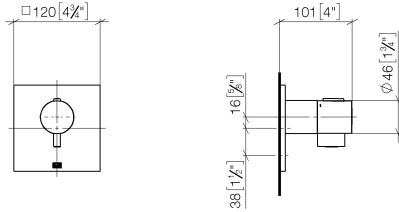

**Required miscellaneous**

**xTOOL Concealed thermostat module without volume control -**      35 503 970 90  
 • min. recess depth 95 mm  
 • max. recess depth 160 mm

**Recommended miscellaneous**

**xGRID Attachment set for integrating in the dry wall construction -**      12 340 970 90

**Required miscellaneous**

**xGRID Installation track 555 mm -**      12 360 970 90

36 503 985    Product version up to 12/31/2021

mm [inches]

**Flow rate chart**

**Codes & Standards**

DIN 4109

EN 1111