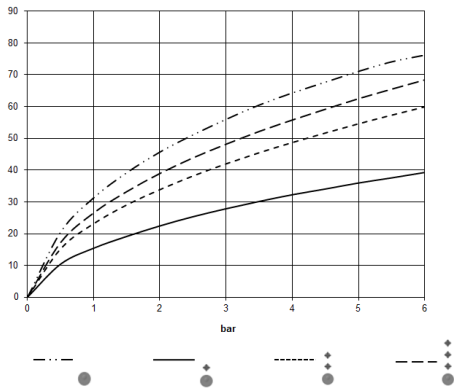

**Required miscellaneous**

**xGRID Installation track 555 mm -**      12 360 970 90

36 503 985    Product version up to 12/31/2021

mm [inches]

**Flow rate chart**

**Codes & Standards**

DIN 4109

EN 1111