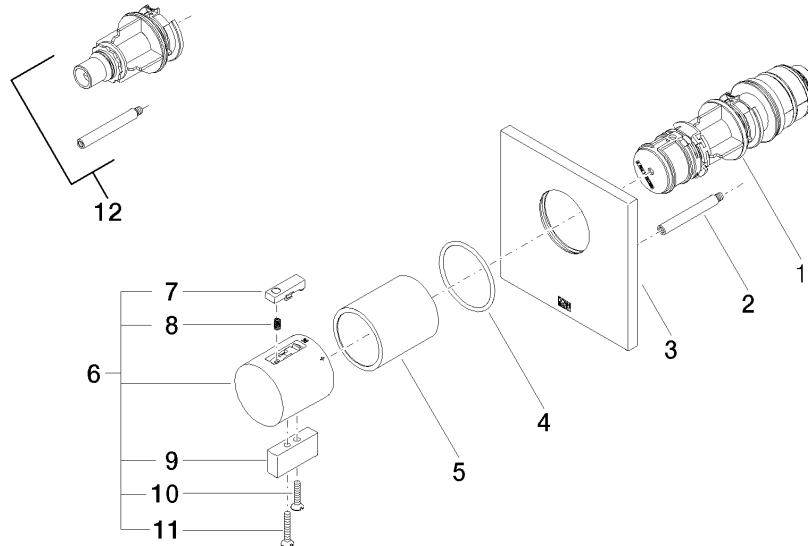

36 503 985 Product version up to 12/31/2021

Spare parts list

No.	Item Number	Name	Quantity used	Delivery time
1	90 15 02 063 00 90	Thermostat cartridge with control unit Ø 44 x 147 mm -	1.00	14
11	09 30 30 160-06	Mounting Countersunk screw with slot M4 x 25 mm - Brushed Platinum	1.00	20
2	90 31 09 095 00 90	Rod -	1.00	14
9	09 20 33 006-06	Handle Ø 58 x 23 mm - Brushed Platinum	1.00	20
10	09 30 30 159-06	Mounting Countersunk screw with slot M4 x 20 mm - Brushed Platinum	1.00	20
12	12 178 970 90	Extension 46 mm -	1.00	14
3	09 11 02 196-06	xTOOL Rosette 120 x 120 x 8,5 mm - Brushed Platinum	1.00	-
Spare part can no longer be ordered, please order the replacement item				
	091102533-06	Cover for xTOOL - Brushed Platinum		
8	90 16 02 027 00 90	Spring Ø 4,5 x 7,5 mm -	1.00	14
7	90 21 33 011 00-13	Repair kit for thermostat handle - black	1.00	14
6	04 17 33 006 00-06	Handle for thermostat 48 x 50 x 46 mm - Brushed Platinum	1.00	-
Spare part can no longer be ordered, please order the replacement item				
	90173301800-06	Handle Thermostat Ø48mm - Brushed Platinum		
4	90 14 10 049 00 90	O-Ring 45,69 x 2,62 mm -	1.00	14
5	90 21 02 112 00-06	Sleeve - Brushed Platinum	1.00	20